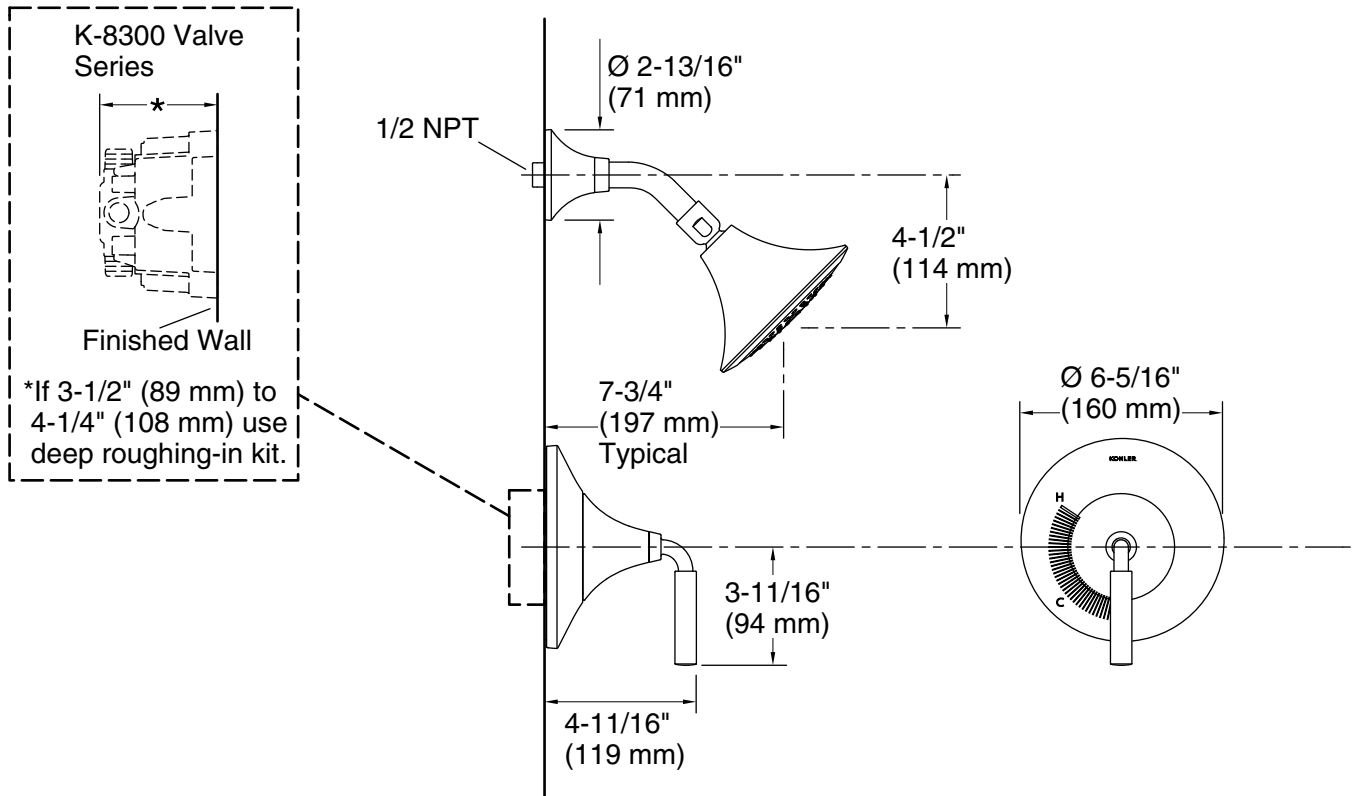

Adapters, Rough-in and Extension Kits

- 10350 Range: 3-1/2" (89 mm) - 4-1/4" (108 mm)

Recommended Products/Accessories

- K-23723 Faucet cleaner

Optional Products/Accessories

- K-10350 Deep rough-in kit
- K-10351 Test cap for K-8300 Series valve bodies
- 1307346 Retro mixer cap for K-304 Rite-Temp valve
- 1362395 Retro mixer cap for K-2971 HiFlow Rite-Temp valve

Technical Information

All product dimensions are nominal.

Drain included: No

Handshower:

Rated maximum flow: 0 gal/min (0 l/min)

Showerhead/Body Spray:

Rated maximum flow: 2.5 gal/min (9.5 l/min)

Notes