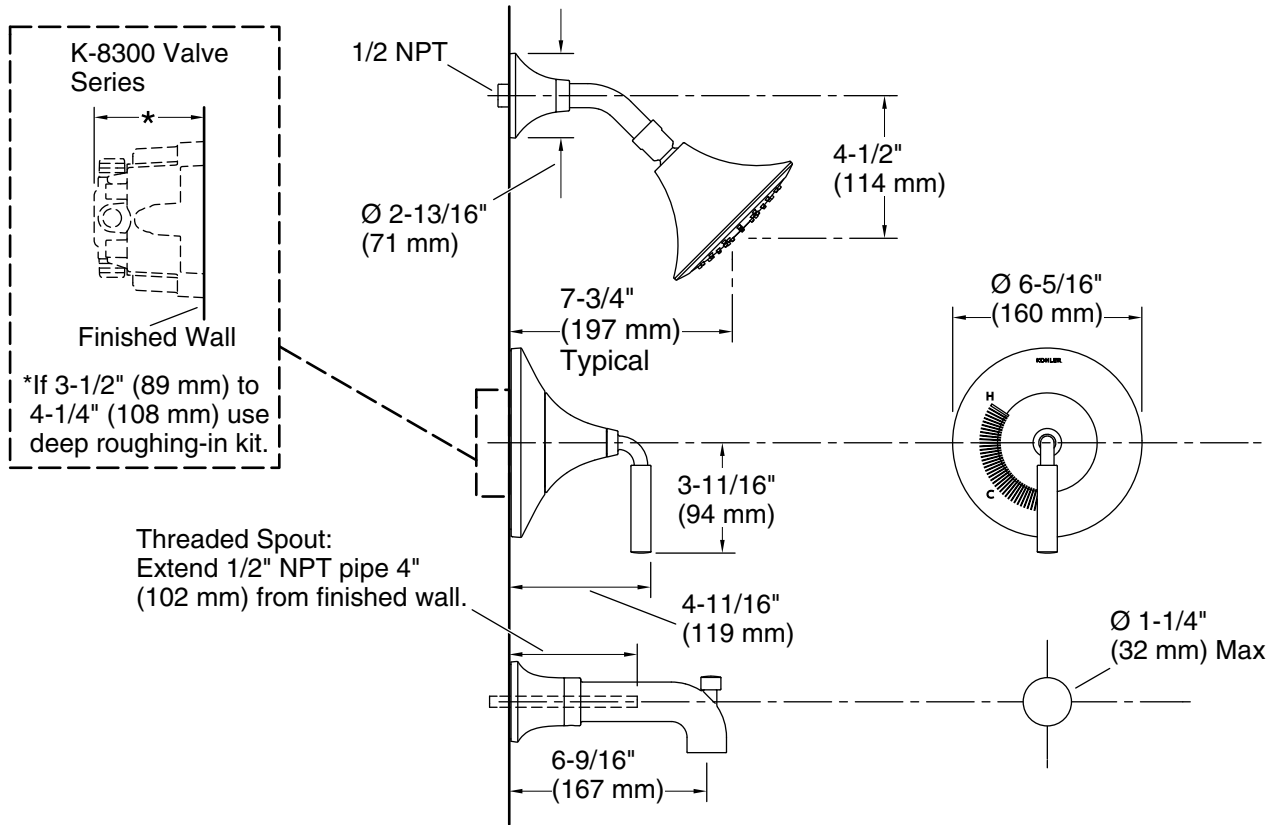

Features

- A single handle controls both on/off activation and temperature setting
- Pressure-balancing diaphragm technology maintains outlet temperature within +/-3°F during water pressure fluctuations
- Antiscald protection
- Includes faceplate with ADA-compliant metal lever handle
- Includes 6-9/16" (167 mm) diverter bath spout with slip-fit connection
- Includes single-function 1.75 gpm (6.6 lpm) showerhead
- MasterClean™ sprayface features an easy-to-clean surface that withstands mineral buildup and maximizes spray performance
- Includes shower arm and flange
- Coordinates with other products in the Tone collection
- Requires Rite-Temp® pressure-balancing valve (sold separately)
- This product can help a building earn Water Efficiency points in LEED® Green Building Rating System

or

K-8300 Series Rite-Temp® Valve Body Rough-ins

K-8305 Series Rite-Temp® Cartridges

Adapters, Rough-in and Extension Kits

10350 Range: 3-1/2" (89 mm) -
4-1/4" (108 mm)

Recommended Products/Accessories

K-23723 Faucet cleaner

Technical Information

All product dimensions are nominal.

Drain included: No

Spout:

Spout reach: 6-9/16" (166 mm)

Handshower:

Rated maximum flow: 0 gal/min (0 l/min)

Showerhead/Body Spray: