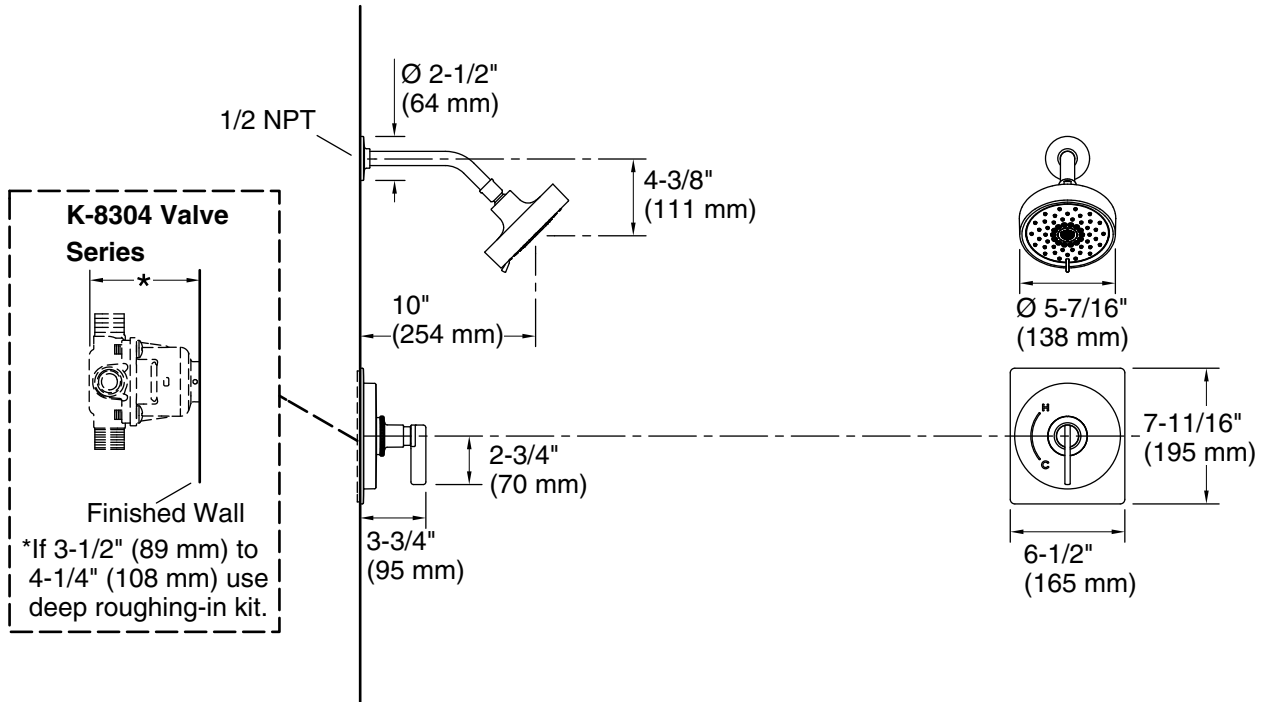

Features

- Designed in collaboration with Studio McGee
- Multifunction showerhead with advanced spray engine provides three experiences: full coverage, pulsating massage and silk spray
- 1.75 gpm (6.6 lpm) maximum flow rate
- A single handle controls both on/off activation and temperature setting
- MasterClean™ sprayface features an easy-to-clean surface that withstands mineral buildup and maximizes spray performance
- Includes shower arm and flange
- Coordinates with other products in the Castia collection
- Requires valve (sold separately)

Available Colors/Finishes

Color tiles intended for reference only.

Color	Code	Description
	2MB	Vibrant® Brushed Moderne Brass

Technical Information

All product dimensions are nominal.

Drain included: No

Handshower:

Rated maximum flow: 0 gal/min (0 l/min)

Showerhead/Body Spray:

Rated maximum flow: 1.75 gal/min (6.6 l/min)

Notes

Install this product according to the installation instructions.