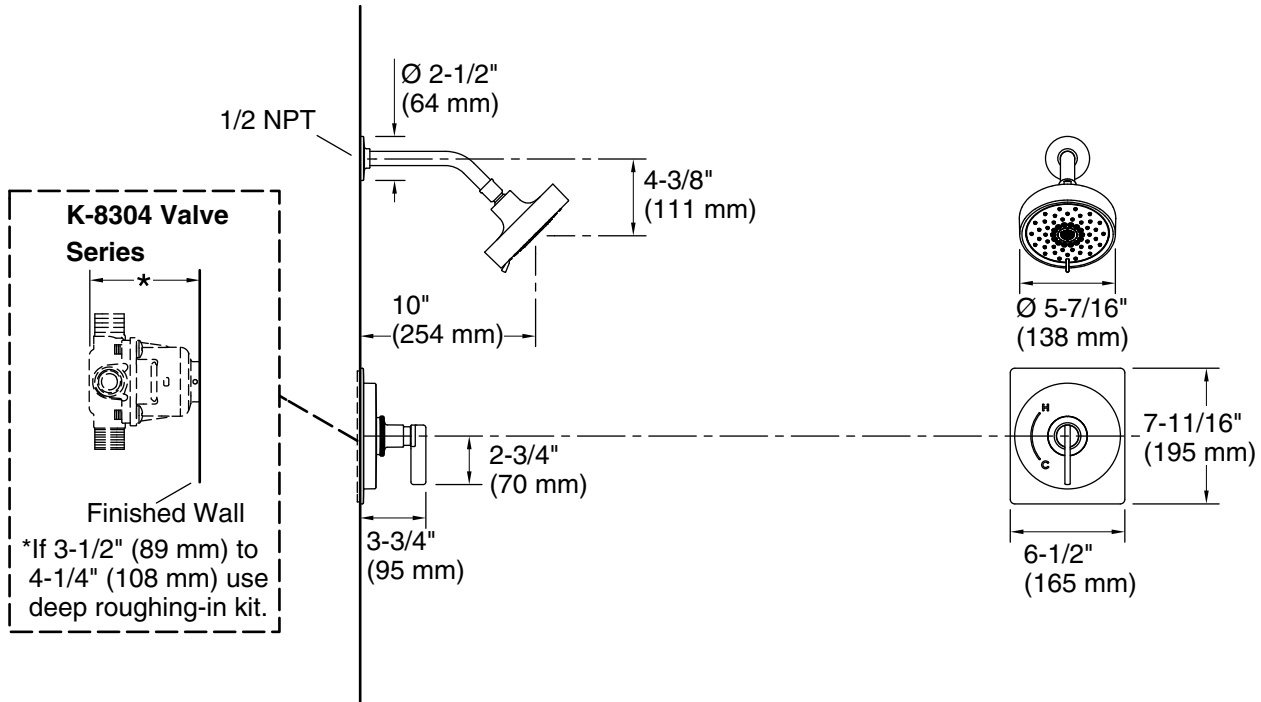

Features

- Designed in collaboration with Studio McGee
- Multifunction showerhead with advanced spray engine provides three experiences: full coverage, pulsating massage and silk spray
- 2.5 gpm (9.5 lpm) maximum flow rate
- A single handle controls both on/off activation and temperature setting
- MasterClean™ sprayface features an easy-to-clean surface that withstands mineral buildup and maximizes spray performance
- Includes shower arm and flange
- Coordinates with other products in the Castia collection
- Requires valve (sold separately)

Color	Code	Description
	SN	Vibrant® Polished Nickel
	BN	Vibrant® Brushed Nickel

Technical Information

All product dimensions are nominal.

Drain included: No

Handshower:

Rated maximum flow: 0 gal/min (0 l/min)

Showerhead/Body Spray:

Rated maximum flow: 2.5 gal/min (9.5 l/min)

Notes

Install this product according to the installation instructions.