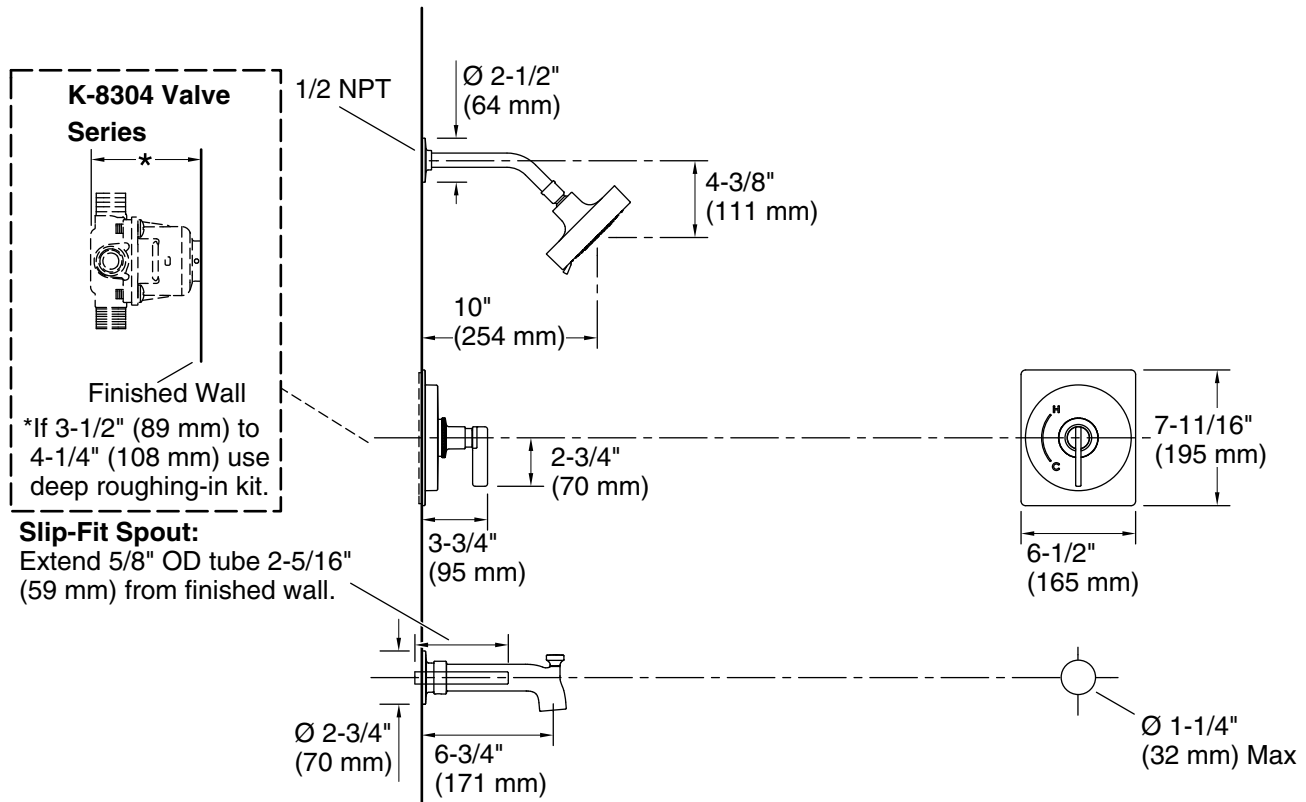

Features

- Designed in collaboration with Studio McGee
- Multifunction showerhead with advanced spray engine provides three experiences: full coverage, pulsating massage and silk spray
- 2.5 gpm (9.5 lpm) maximum flow rate
- A single handle controls both on/off activation and temperature setting
- MasterClean™ sprayface features an easy-to-clean surface that withstands mineral buildup and maximizes spray performance
- 6-3/4" (171 mm) diverter bath spout with slip-fit connection
- Includes shower arm and flange
- Coordinates with other products in the Castia collection
- Requires valve (sold separately)

Available Colors/Finishes

Color tiles intended for reference only.

Color	Code	Description
-------	------	-------------

SN

Vibrant® Polished Nickel

Technical Information

All product dimensions are nominal.

Drain included: No

Spout:

Spout reach: 6-3/4" (172 mm)

Handshower:

Rated maximum flow: 0 gal/min (0 l/min)

Showerhead/Body Spray:

Rated maximum flow: 2.5 gal/min (9.5 l/min)

Notes

Install this product in accordance with the installation instructions.