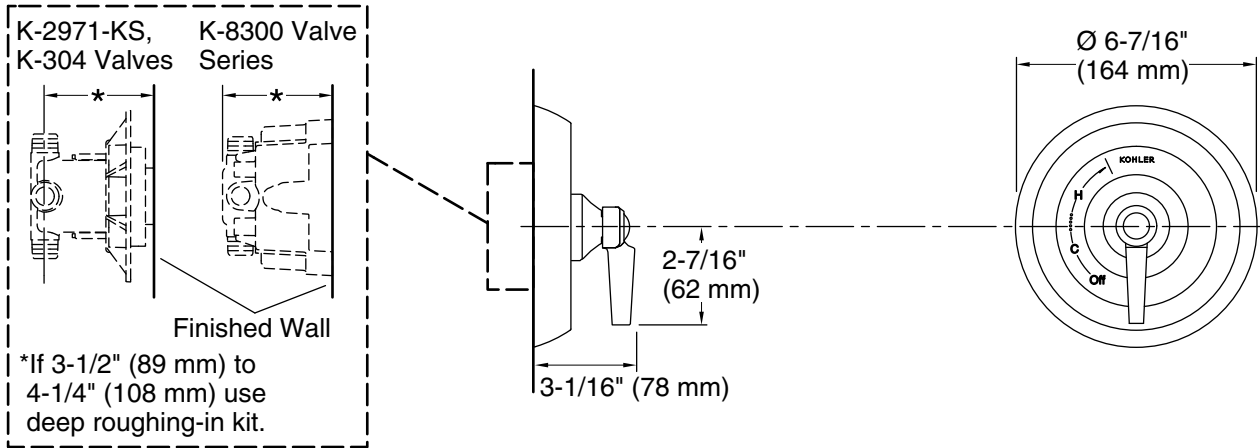

Technical Information

All product dimensions are nominal.

Handshower:

Rated maximum flow: 0 gal/min (0 l/min)

Notes

Install this product according to the installation guide.

NOTICE: Risk of product damage. Long screws for installing trim can damage the K-2971-KS valve. Consult the trim installation guide to verify if the thin wall installation kit (88526) is needed.