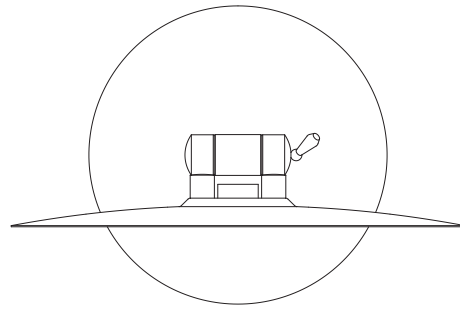

Dimensions

Top view