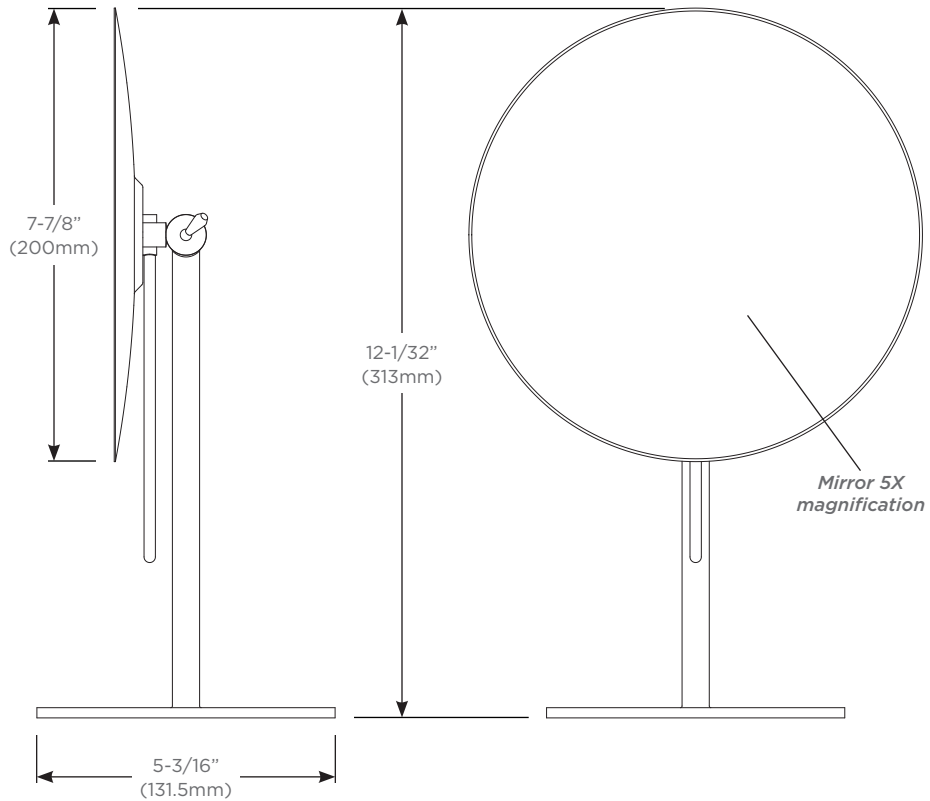

Side view

Front view