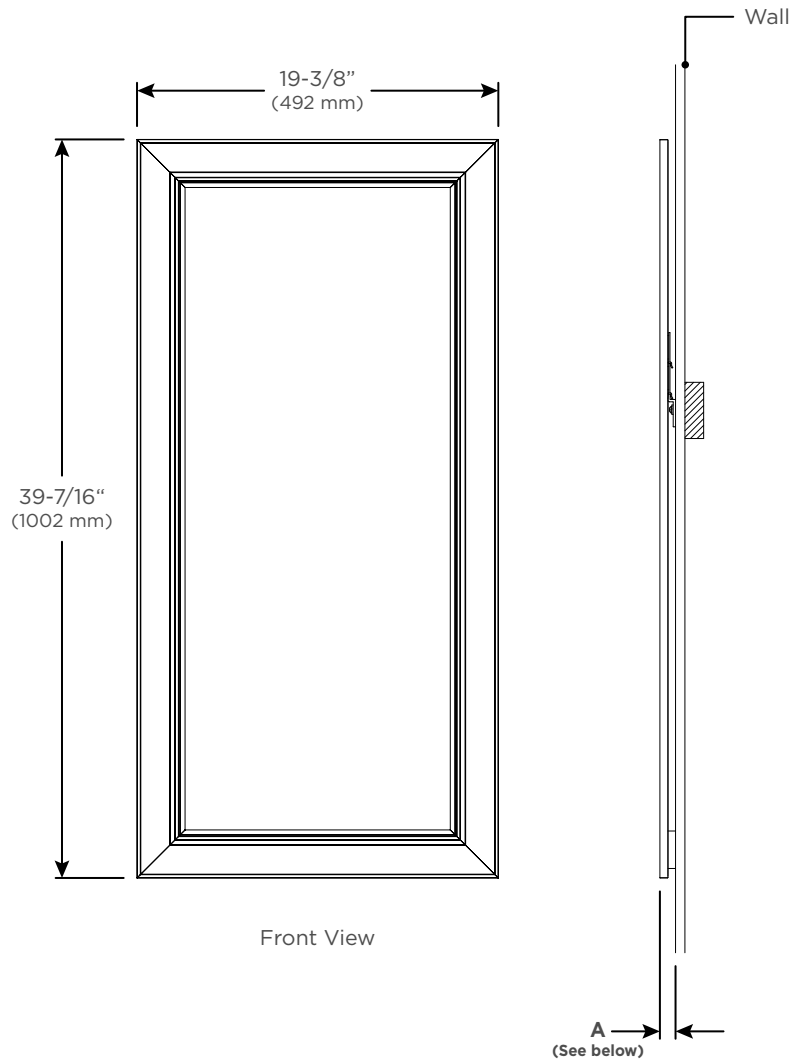

Features

- Metal Framed Wall Mirror
- Color and style matched to Main Line cabinets
- Easy installation

Construction

- Rust-free aluminum construction, available in plated or anodized finishes
- Includes installation hardware

Dimensions

Width: 19-3/8" (492 mm)
 Height: 39-7/16" (1002 mm)
 Depth: See page 2 for dimensions

(Merion Option Shown)

Bryn Mawr

Merion

Rosemont

See page 2 for frame dimensions.

Model Number Key

	Width	Height	Frame Style	Frame Finish
DM	20	40	BM = Bryn Mawr ME = Merion RM = Rosemont	66 = Nickel 67 = Vintage Brass 74 = Brushed Black 75 = Brushed Bronze 76 = Chrome 77 = Polished Nickel

Click or scan the QR code to see the details found in the installation instructions.

Use the camera app on your mobile device to look at this QR code. This will allow you to quickly access web pages and other relevant documents.

Dimensions projected from wall			
Recessed Mount			
	Bryn Mawr	Merion	Rosemont
	15/16" (24 mm)	7/8" (22 mm)	1-3/16" (30 mm)
A=	15/16" (24 mm)	7/8" (22 mm)	1-3/16" (30 mm)