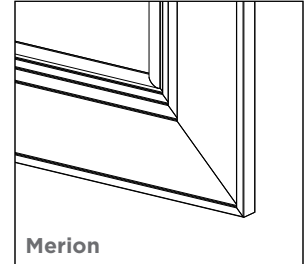

Features

- Metal Framed Wall Mirror
- Color and style matched to Main Line cabinets
- Easy installation

Construction

- Rust-free aluminum construction, available in plated or anodized finishes
- Includes installation hardware

Dimensions

Width: 19-3/8" (492 mm)
 Height: 39-7/16" (1002 mm)
 Depth: See page 2 for dimensions

(Merion Option Shown)

Bryn Mawr

Merion

Rosemont

See page 2 for frame dimensions.

Model Number Key

	Width	Height	Frame Style	Frame Finish
DM	20	40	BM = Bryn Mawr ME = Merion RM = Rosemont	66 = Nickel 67 = Vintage Brass 74 = Brushed Black 75 = Brushed Bronze 76 = Chrome 77 = Polished Nickel

Click or scan the QR code to see the details found in the installation instructions.

Use the camera app on your mobile device to look at this QR code. This will allow you to quickly access web pages and other relevant documents.

Dimensions projected from wall			
Recessed Mount			
	Bryn Mawr	Merion	Rosemont
	15/16" (24 mm)	7/8" (22 mm)	1-3/16" (30 mm)
A=	15/16" (24 mm)	7/8" (22 mm)	1-3/16" (30 mm)