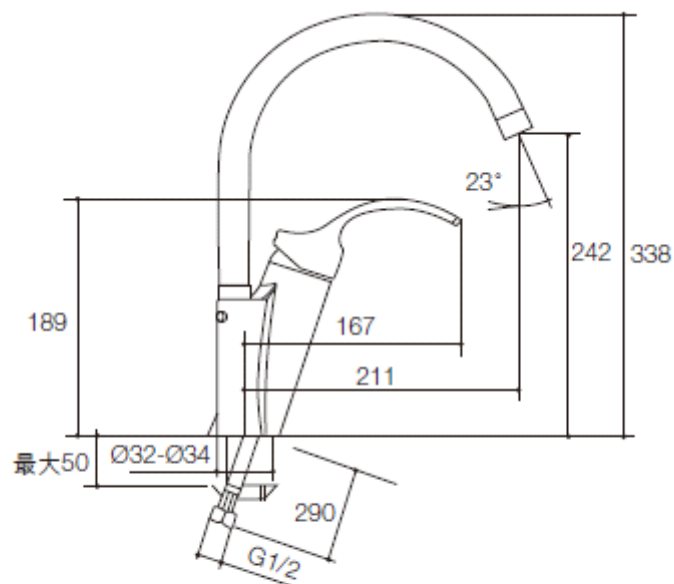

WAVE
K-9084T-4

Product Specification:

Model	Includes	Finish
K-9084T-4	Spout, Valve, Aerator, Handle, Supplies, Connector	Polished Chrome (CP)

Product Dimension:

K-9084T

*The above information are subject to change without notice.