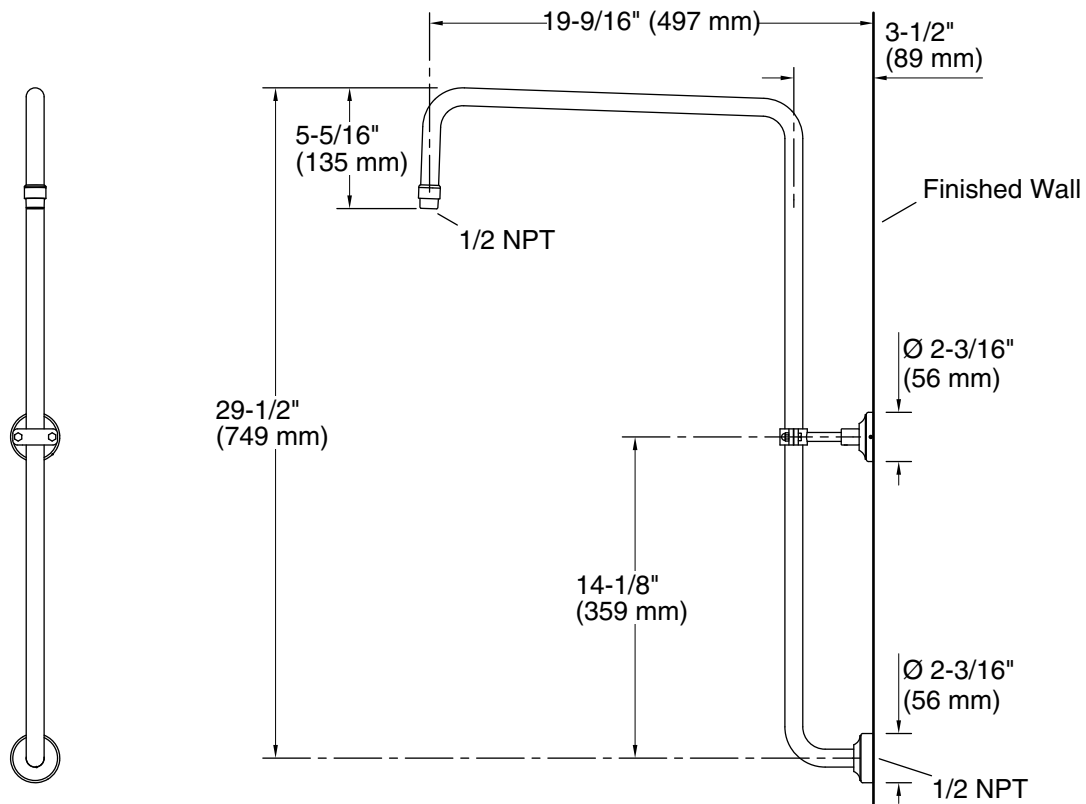

## Features

- High-quality solid-brass construction for durability and reliability
- 29-1/4" (743 mm) total height
- Required rainhead sold separately

## Technical Information

All product dimensions are nominal.