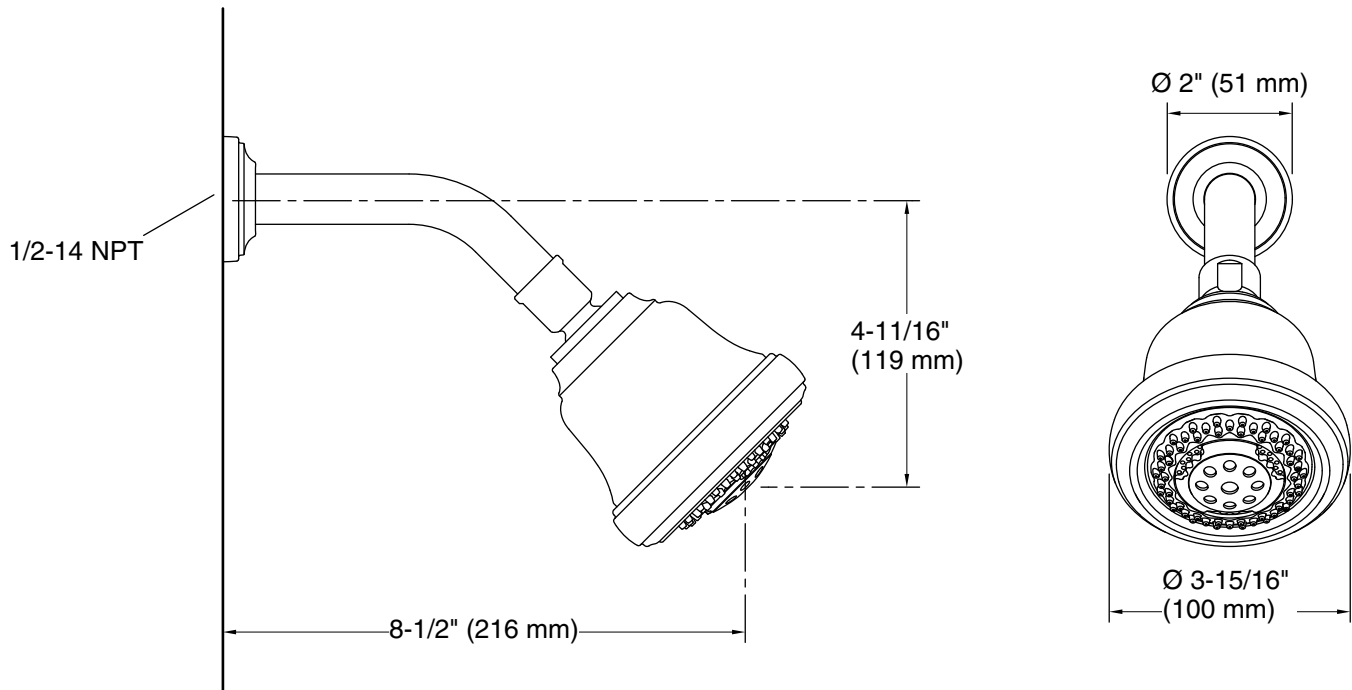

## Technical Information

All product dimensions are nominal.

Shower/Rainhead rated max flow: 1.75 gal/min (6.6 l/min)