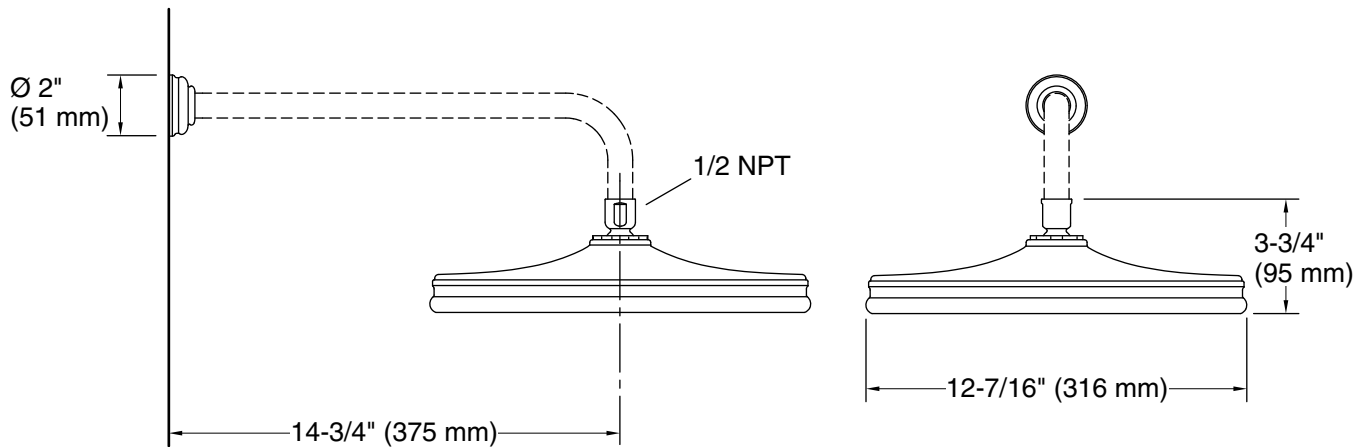

Technical Information

All product dimensions are nominal.

Drain included: No

Showerhead/Body Spray:

Rated maximum flow: 2.5 gal/min (9.5 l/min)

Pressure: 80 psi (5.5 bar)

Notes

For use with automatic compensating valves rated at 2.5 gal/min (9.5 l/min) or less.