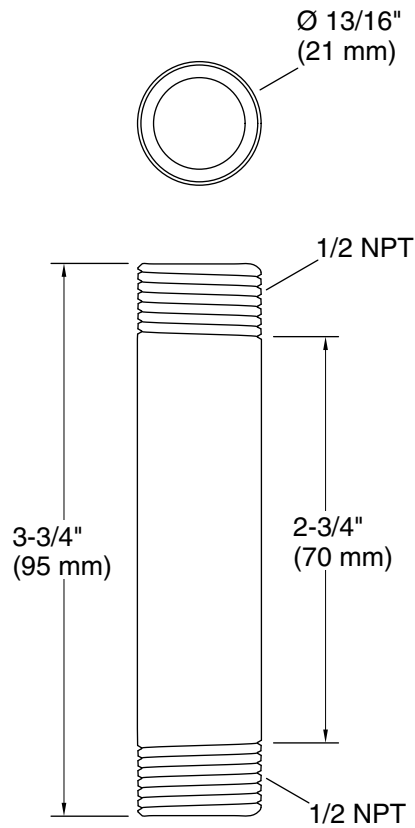

Codes/Standards

None Applicable

KALLISTA® Five-Year Limited Warranty

See website for detailed warranty information.

Available Colors/Finishes

Color tiles intended for reference only.

Color	Code	Description
	AD	Nickel Silver
	CP	Polished Chrome
	AG	Brushed Nickel
	GN	Gunmetal
	BL	Matte Black
	LB	Bronze
	ULB	Unlacquered Brass
	AF	French Gold
	BAF	Brushed French Gold
	BV	
	G	
	SN	Polished Nickel

Technical Information

All product dimensions are nominal.

Drain included: No