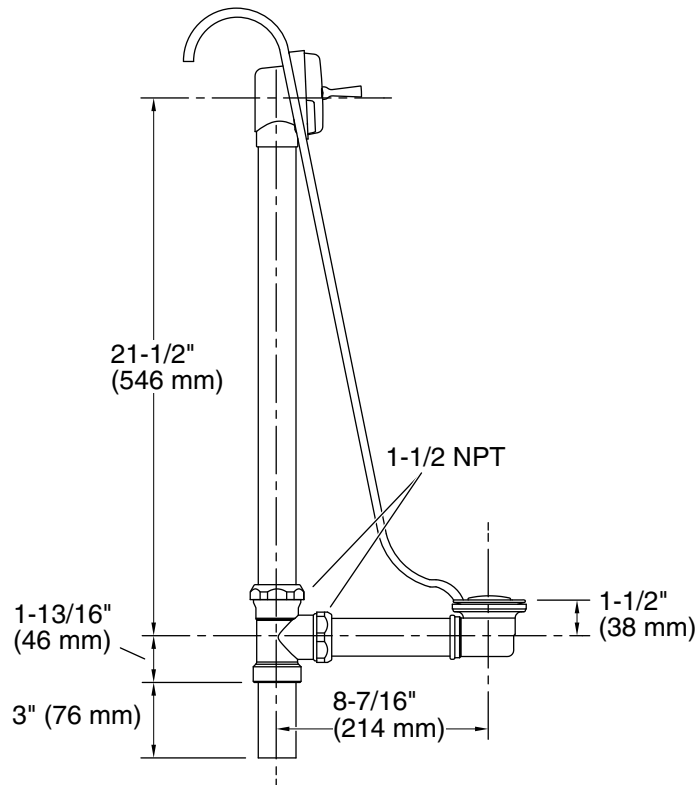

Features

- Required for the For Town under-mount bath (P50035-BA-0)
- 18-7/8" (479 mm) height

Recommended Products/Accessories

- P21425-MB Traditional handshower with hose
- P22711-LV Deck-Mount Bath Faucet with Diverter and Handshower, Lever Handles
- P31000-00 Towel Bar, 24"

Technical Information

All product dimensions are nominal.