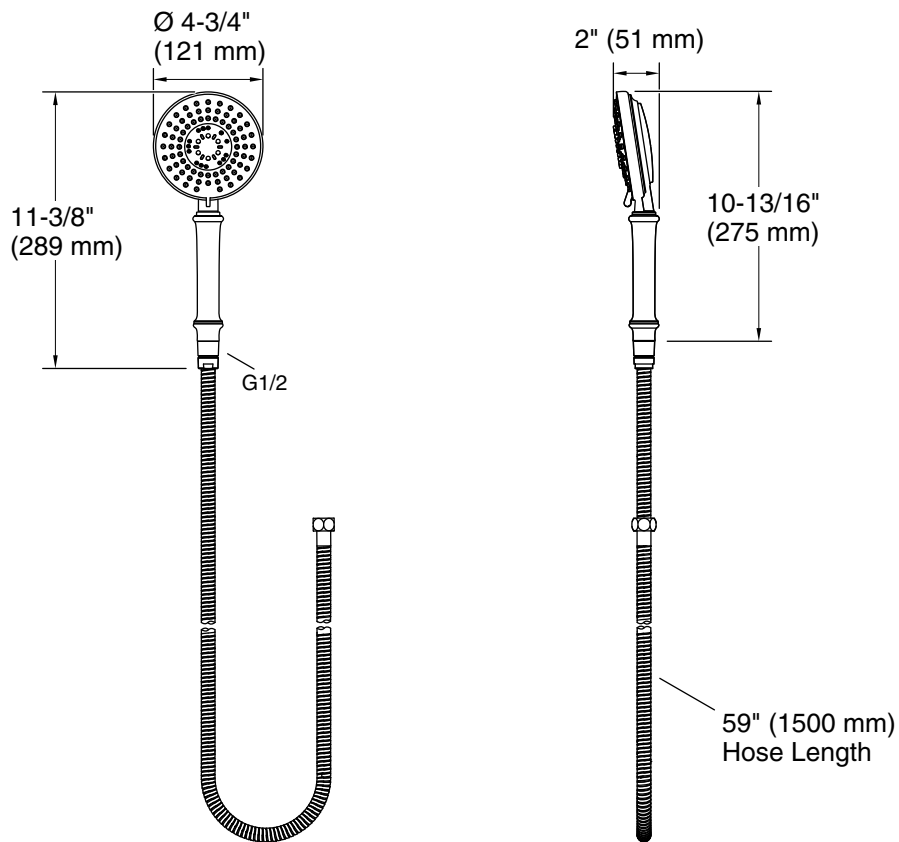

KALLISTA®

KALLISTA
Traditional Multi-Function Handshower with Hose
P21650-00

Features

- Three spray options available with a simple turn (wide coverage spray, rhythmic pulse spray, and soft aerated spray)
- Easy-to-clean sprayface resists mineral buildup
- 1.75 gpm (6.6 lpm) maximum flow rate
- Includes 59" (1499 mm) hose
- Handshower mounts to deck or wall with your choice of required installation mounting hardware (sold separately)

Recommended Products/Accessories

P21651-00 Wall Bracket with Integrated Supply Elbow
P21653-00 Handshower Trim
P21500-00 Showerhead with Arm
P31003-TT Shower Door Towel Bar, 18"

Codes/Standards

ASME A112.18.1/CSA B125.1
EPA WaterSense®
ICC/ANSI A117.1

Technical Information

All product dimensions are nominal.

Handshower rated max flow: 1.75 gal/min (6.6 l/min)

1-888-4-KALLISTA (1-888-452-5547)

Kallista reserves the right to make revisions without notice to product specifications.