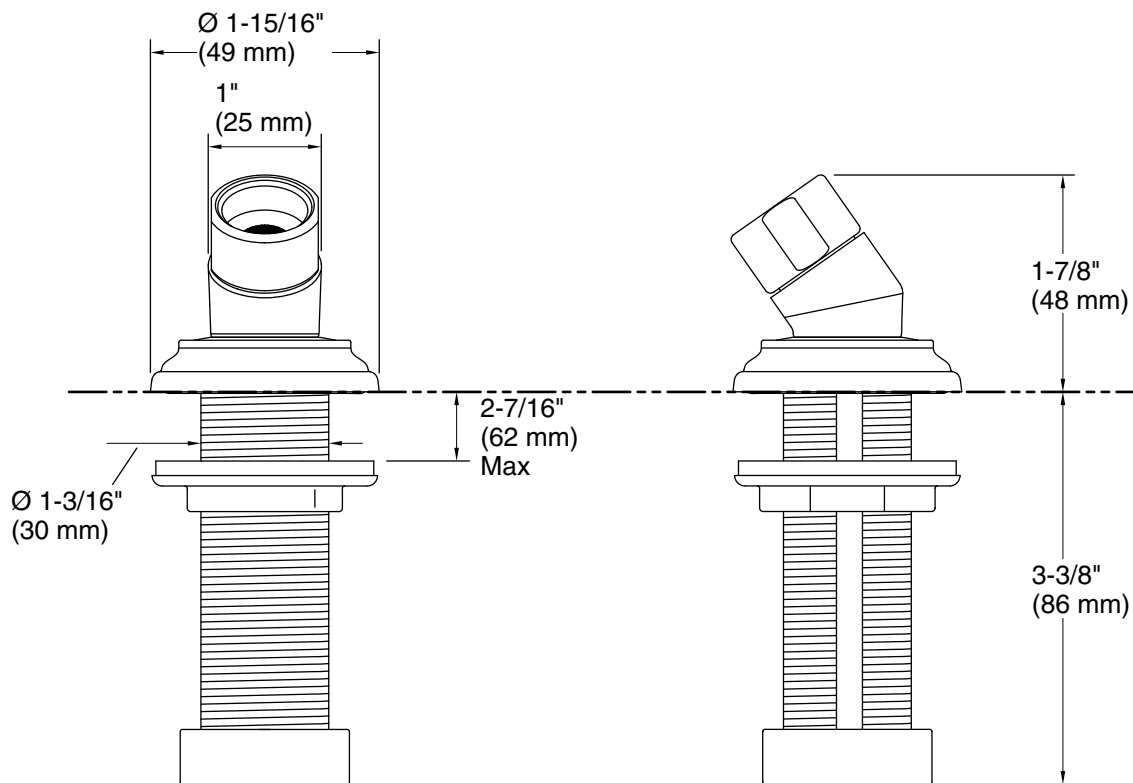

Technical Information

All product dimensions are nominal.