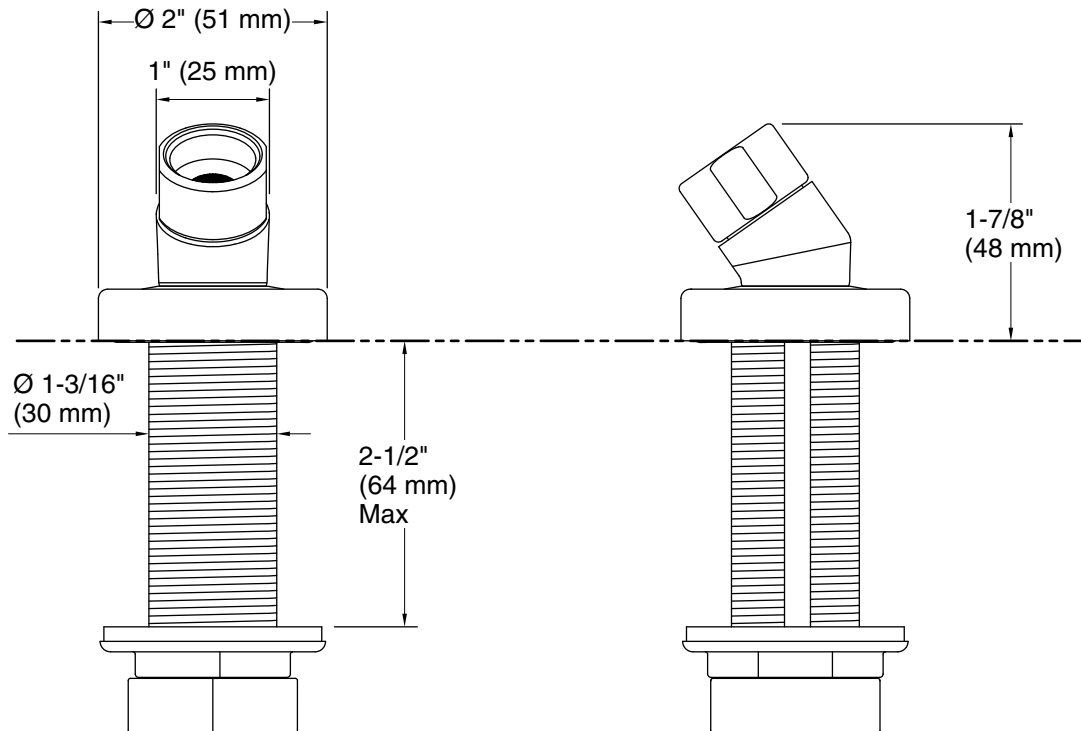

Recommended Products/Accessories

- P24843-00 Wand Dual-Function Handshower with Hose
- P24761-00 Handshower with Hose
- P50047-00 Small Rectangular Bathtub

Codes/Standards

None Applicable

KALLISTA® Five-Year Limited Warranty

Technical Information

All product dimensions are nominal.