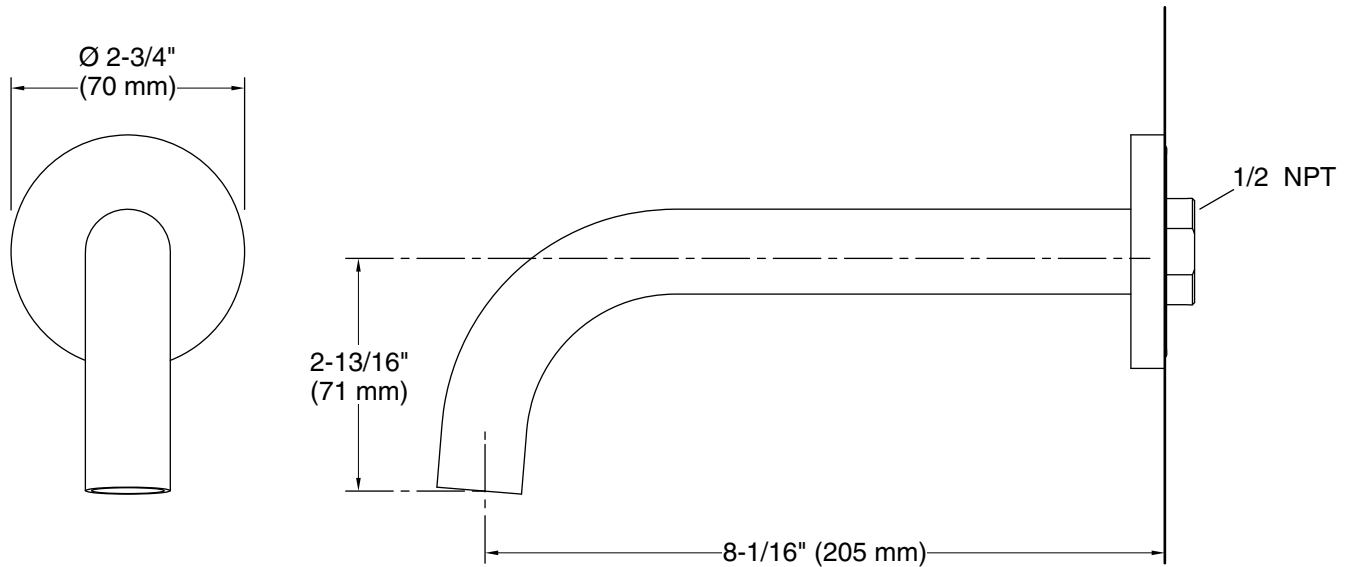

Features

- High-quality solid-brass construction for durability and reliability
- A selection of products within this collection is in stock and ready to ship. Please visit kallista.com/readytoship for the complete list of Ready-to-Ship products and finishes
- 1/2" NPT connection
- Spout reach is 8-1/16" (205 mm)
- Complete your wall-mount bath faucet with coordinating wall-mount bath faucet handles

Recommended Products/Accessories

- P50045-00 Large Rectangular Bathtub
- P24415-CR Pressure balance trim, cross handle
- P34410-00 Towel Ring
- P24843-00 Wand Dual-Function Handshower with Hose

Codes/Standards

Technical Information

All product dimensions are nominal.

Faucet flow rate: 2.2 gal/min (8.3 l/min)

Drain included: No

Drain with
overflow: No

Spout:

Spout reach: $8\text{-}1/16"$ (205 mm)