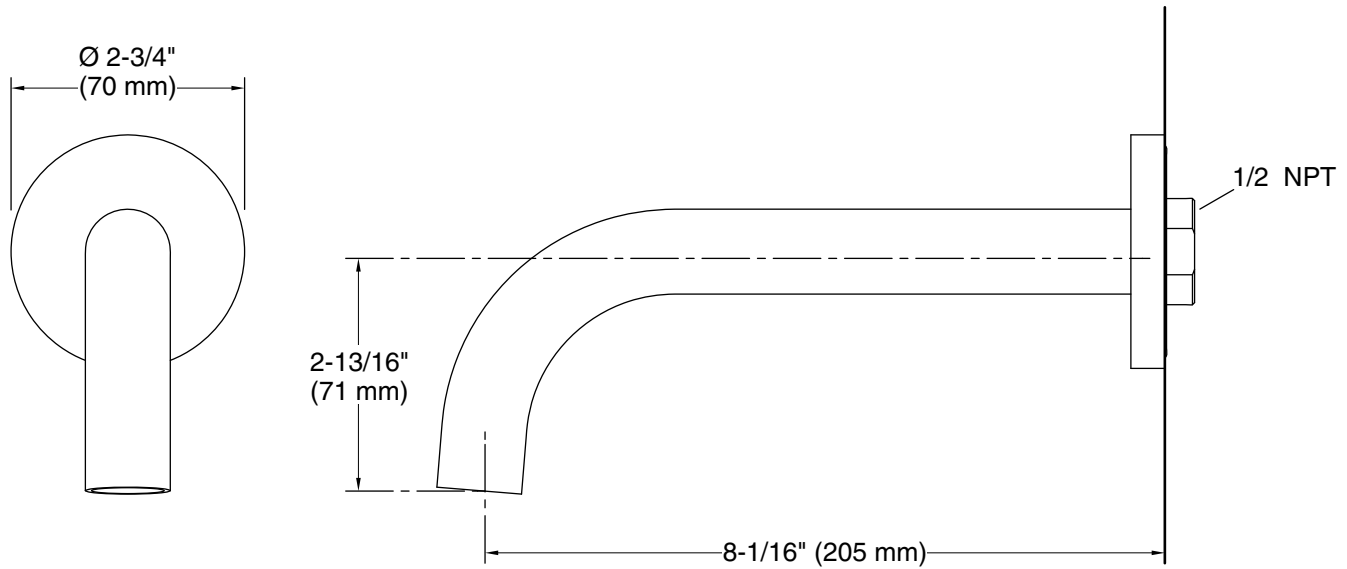

Features

- High-quality solid-brass construction for durability and reliability
- A selection of products within this collection is in stock and ready to ship. Please visit kallista.com/readytoship for the complete list of Ready-to-Ship products and finishes
- 1/2" NPT connection
- Spout reach is 8-1/16" (205 mm)
- Complete your wall-mount bath faucet with coordinating wall-mount bath faucet handles

Recommended Products/Accessories

- P50045-00 Large Rectangular Bathtub
- P24415-CR Pressure balance trim, cross handle
- P34410-00 Towel Ring
- P24843-00 Wand Dual-Function Handshower with Hose

Codes/Standards

KALLISTA

One™ by KALLISTA
Wall-mount bath spout
P21834-00

Technical Information

All product dimensions are nominal.

Faucet flow rate: 2.2 gal/min (8.3 l/min)

Spout:

Spout reach: 8-1/16" (205 mm)