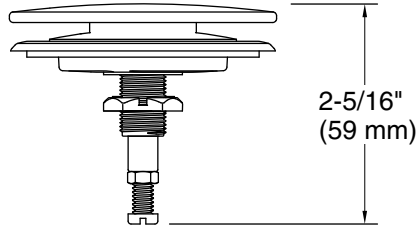

KALLISTA

KALLISTA
Contemporary Drain Trim Kit
P21930-00

Technical Information

All product dimensions are nominal.

Material: Brass, Zinc