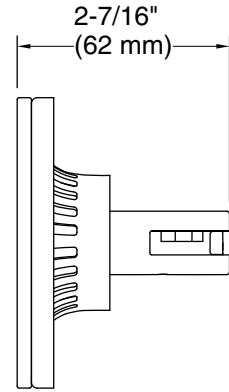

Features

- High-quality solid metal construction for durability and reliability
- Recommended accessory for Perfect under-mount baths (P50045, P50047)
- Includes handle, stopper, decorative flange with flange nut, overflow escutcheon, and alignment tool
- Trim can be easily removed when the design or finish needs updating

KALLISTA

KALLISTA
Contemporary Drain Trim Kit
P21930-00

Technical Information

All product dimensions are nominal.

Material: Brass, Zinc