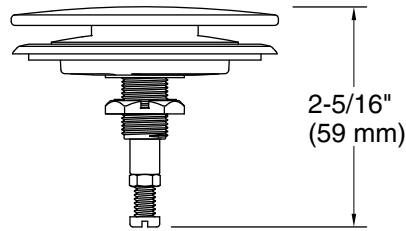

KALLISTA.

KALLISTA
Traditional Drain Trim Kit
P21931-00

Technical Information

All product dimensions are nominal.

Material: Brass, Zinc