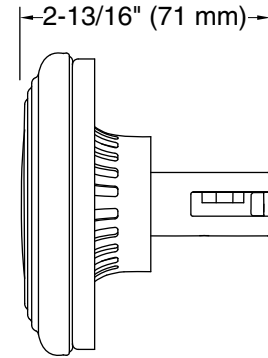

Features

- High-quality solid metal construction for durability and reliability
- Recommended accessory for Perfect under-mount baths (P50045, P50047)
- Includes handle, stopper, decorative flange with flange nut, overflow escutcheon, and alignment tool
- Trim can be easily removed when the design or finish needs updating

Recommended Products/Accessories

P50047-00 Small Rectangular Bathtub
P50045-00 Large Rectangular Bathtub
P50047-G5 Small Rectangular Air Bathtub
P24603-CR Deck-Mount Bath Faucet, Cross Handles

Codes/Standards

KALLISTA.

KALLISTA
Traditional Drain Trim Kit
P21931-00

Technical Information

All product dimensions are nominal.

Material: Brass, Zinc