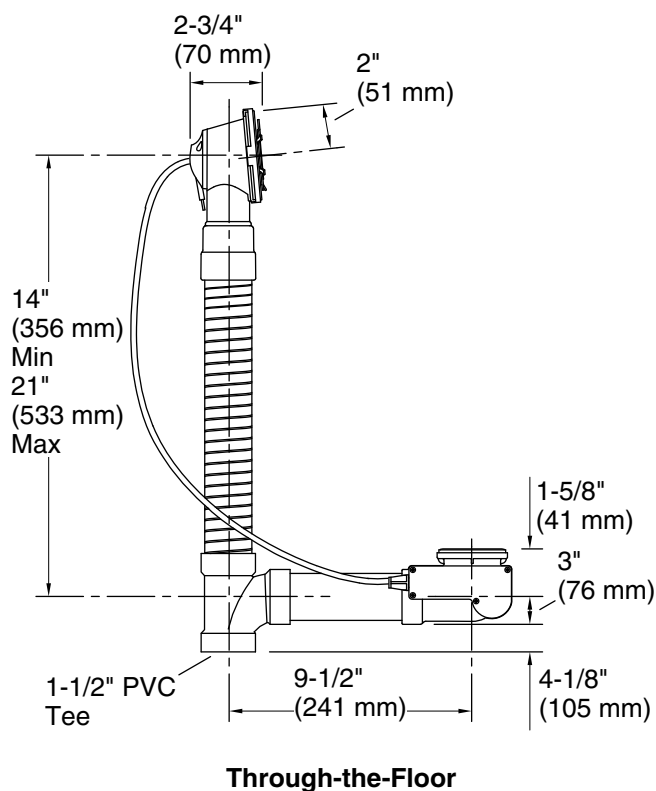

Features

- High-quality solid metal construction for durability and reliability
- Recommended accessory for Perfect under-mount baths (P50045, P50047)
- Allows multiple installation methods (through the floor, along the floor)
- For baths 14" – 21" (356 – 533 mm) deep from center of bath overflow outlet to center of bath drain outlet
- 30" (762 mm) length external cable
- Includes a tee, drain ell, and overflow ell with attached 1-1/2 OD Pipe
- Flexible overflow joint conforms to various bath angles
- No internal linkages, reducing the potential for clogging
- Flexible overflow neck fits various bath angles for easy installation

Recommended Products/Accessories

- P50045-00 Large Rectangular Bathtub
- P50047-00 Small Rectangular Bathtub

Codes/Standards

None Applicable

See website for detailed warranty information.

Technical Information

All product dimensions are nominal.

Material: Metal