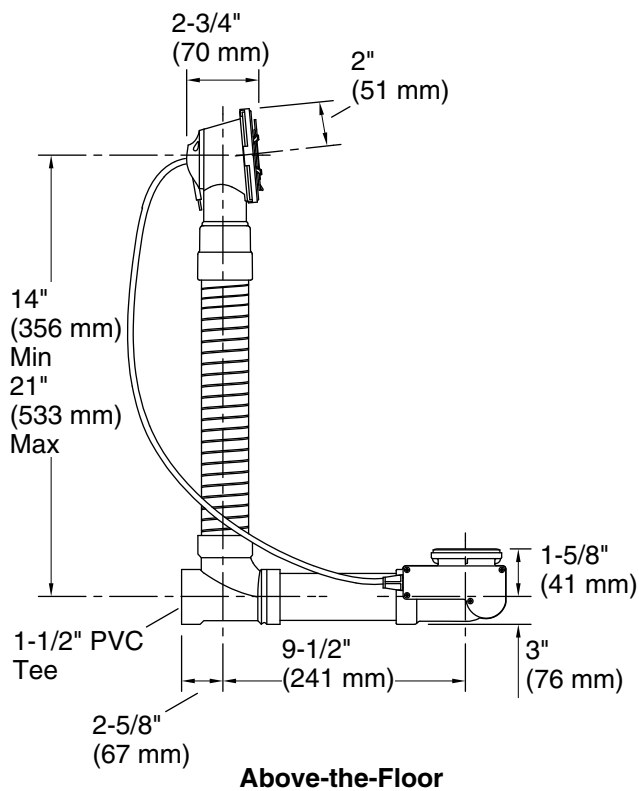

Features

- High-quality solid metal construction for durability and reliability
- Recommended accessory for Perfect under-mount baths (P50045, P50047)
- Allows multiple installation methods (through the floor, along the floor)
- For baths 14" – 21" (356 – 533 mm) deep from center of bath overflow outlet to center of bath drain outlet
- 30" (762 mm) length external cable
- Includes a tee, drain ell, and overflow ell with attached 1-1/2 OD Pipe
- Flexible overflow joint conforms to various bath angles
- No internal linkages, reducing the potential for clogging
- Flexible overflow neck fits various bath angles for easy installation

Recommended Products/Accessories

- P50045-00 Large Rectangular Bathtub
- P50047-00 Small Rectangular Bathtub

Codes/Standards

None Applicable

See website for detailed warranty information.

Technical Information

All product dimensions are nominal.

Material: Metal