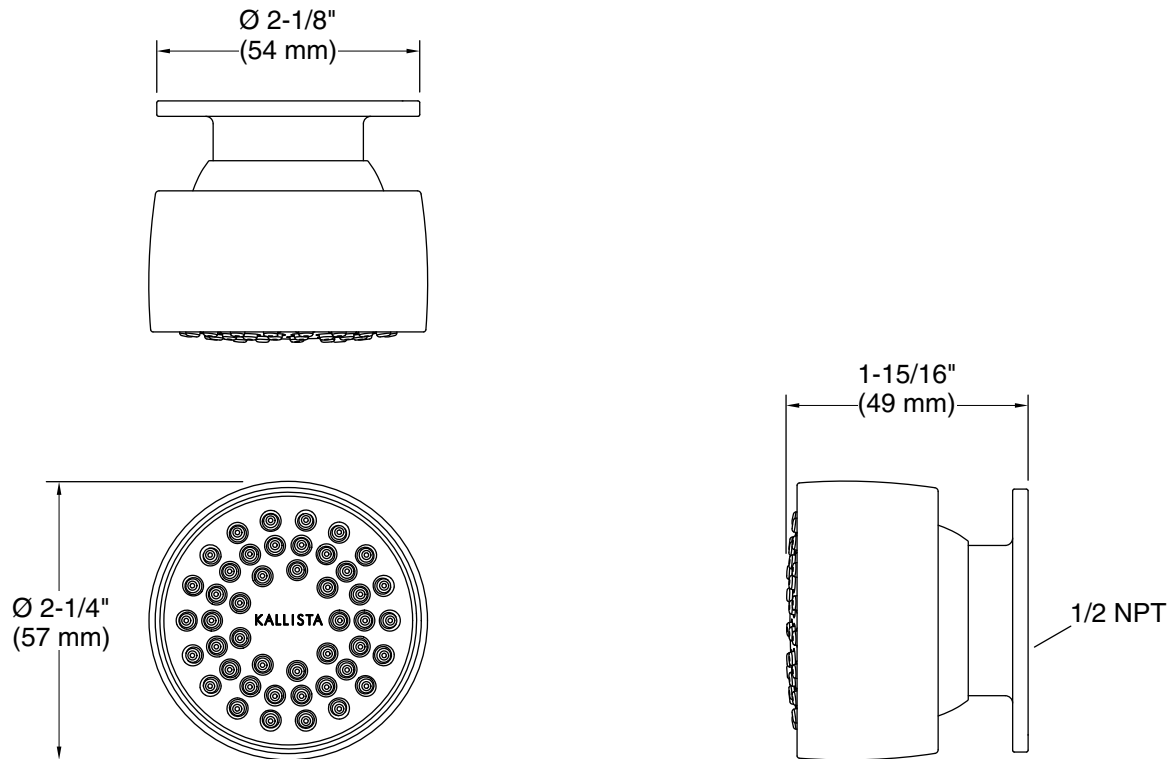

Features

- High-quality solid-brass construction for durability and reliability
- Easy-to-clean sprayface resists mineral buildup
- 1.75 gpm (6.6 lpm) maximum flow rate
- Sprayhead pivots 25 degrees
- Features an internal volume control for complete shut-off

Recommended Products/Accessories

- P21501-00 Showerhead with Arm
- P21664-00 Modern Slidebar
- P24840-00 Multifunction Showerhead with Arm
- P24814-00 Wall-Mount Bath Spout

Codes/Standards

- ASME A112.18.1/CSA B125.1
- DOE - Energy Policy Act 1992
- California Energy Commission (CEC)

Technical Information

All product dimensions are nominal.