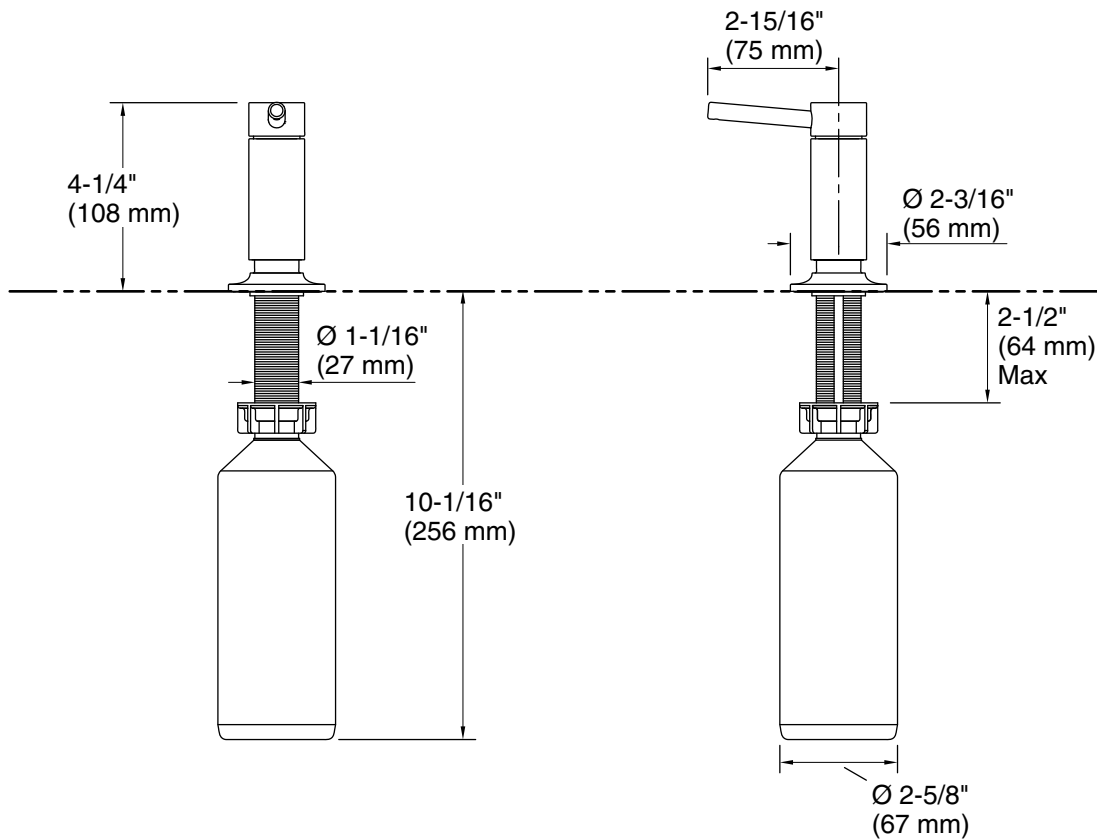

Technical Information

All product dimensions are nominal.

Material: Brass

Notes

Install this product according to the installation guide.