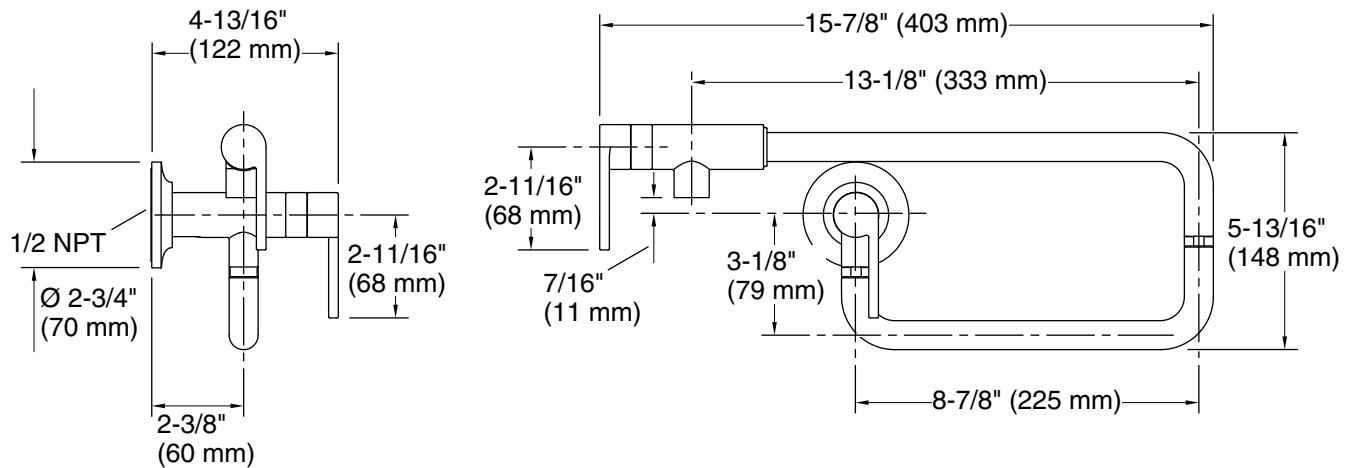

KALLISTA

Juxtapose® by Mick De Giulio Wall-Mount Pot Filler P23181-2MB

Technical Information

All product dimensions are nominal.

Faucet flow rate: 3.2 gal/min (12.1 l/min)

Spout:

Spout reach: 22" (559 mm)