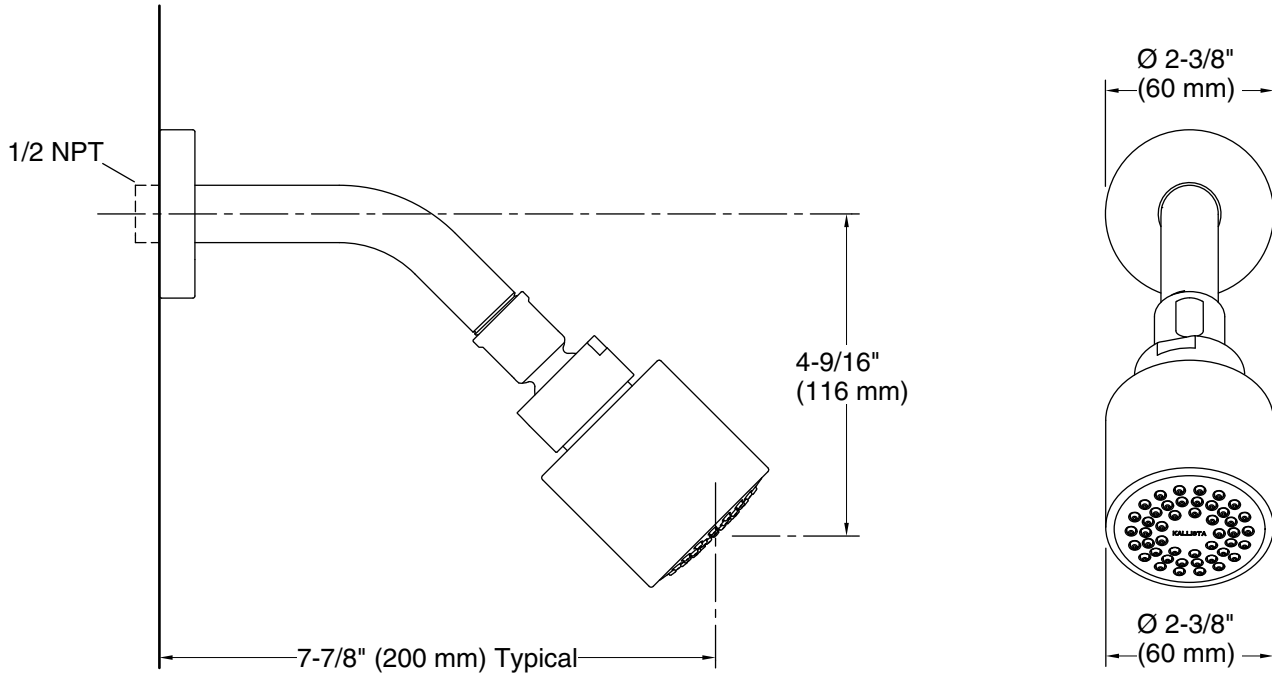

KALLISTA®

One™ by KALLISTA Showerhead with Arm P24482-00

Features

- A selection of products within this collection is in stock and ready to ship. Please visit kallista.com/resources/#ReadyToShip for the complete list of Ready-to-Ship products and finishes
- High-quality solid-brass construction for durability and reliability
- Single-function spray
- Easy-to-clean sprayface resists mineral buildup
- 1.75 gpm (6.6 lpm) maximum flow rate
- Wall-mount installation

KALLISTA

One™ by KALLISTA
Showerhead with Arm
P24482-00

Technical Information

All product dimensions are nominal.

Shower/Rainhead rated max flow: 1.75 gal/min (6.6 l/min)

Notes

For use with automatic compensating valves rated at 1.75 gal/min (6.6 l/min) or less.