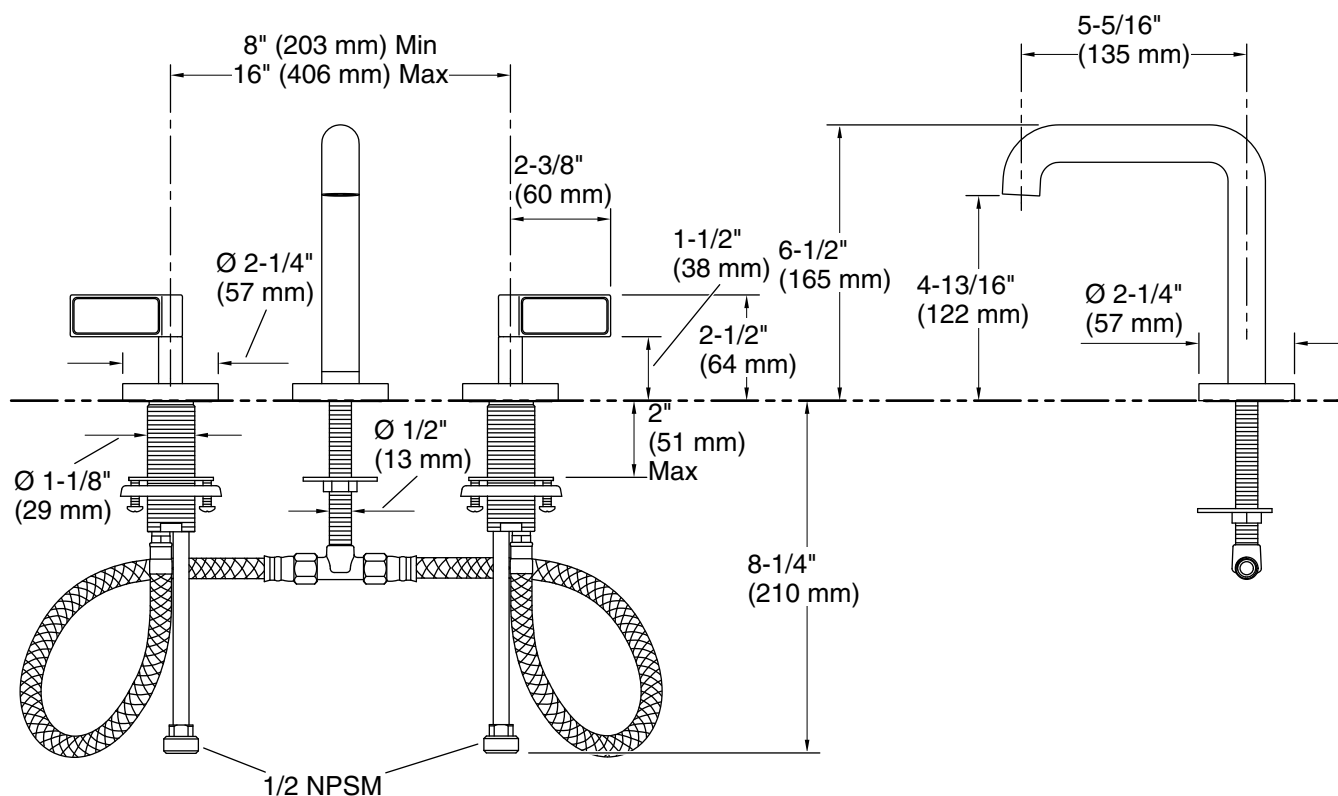

KALLISTA®

One™ by KALLISTA
Sink faucet, tall spout, White Carrara handles
P24492-WC

Features

- High-quality solid-brass construction for durability and reliability
- Widespread sink faucet for 8" – 16" (203 – 406 mm) centers
- Spout reach is 5-5/16" (135 mm)
- Laminar flow
- Includes soft-touch drain
- 1.2 gpm (4.5 lpm) maximum flow rate

KALLISTA

One™ by KALLISTA
Sink faucet, tall spout, White Carrara handles
P24492-WC

Technical Information

All product dimensions are nominal.

Faucet flow rate: 1.2 gal/min (4.5 l/min)

Drain included: Yes

Drain with overflow: Yes

Spout:

Spout reach: 5-5/16" (135 mm)

Notes

ADA, OBC, CSA B651 compliant when installed to the specific requirements of these regulations.

1-888-4-KALLISTA (1-888-452-5547)

Kallista reserves the right to make revisions without notice to product specifications.