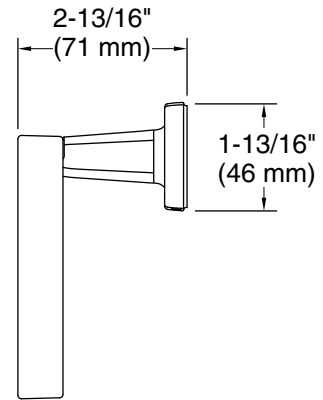

Color	Code	Description
	CP	Polished Chrome
	AF	French Gold
	BAF	Brushed French Gold
	BN	Brushed Nickel
	SN	Polished Nickel

KALLISTA®

Per Se® by KALLISTA

Towel ring

P24669-00

Technical Information

All product dimensions are nominal.