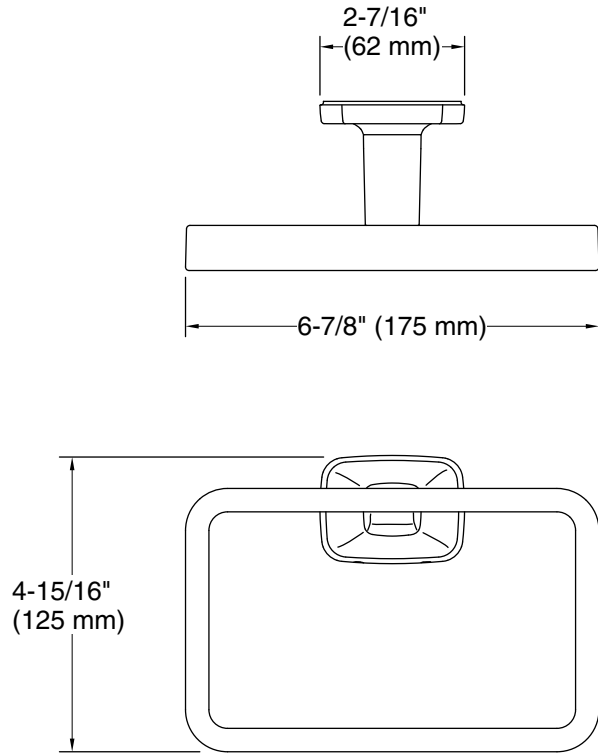

Color	Code	Description
	CP	Polished Chrome
	AF	French Gold
	BAF	Brushed French Gold
	BN	Brushed Nickel
	SN	Polished Nickel

KALLISTA®

Per Se® by KALLISTA

Towel ring

P24669-00

Technical Information

All product dimensions are nominal.