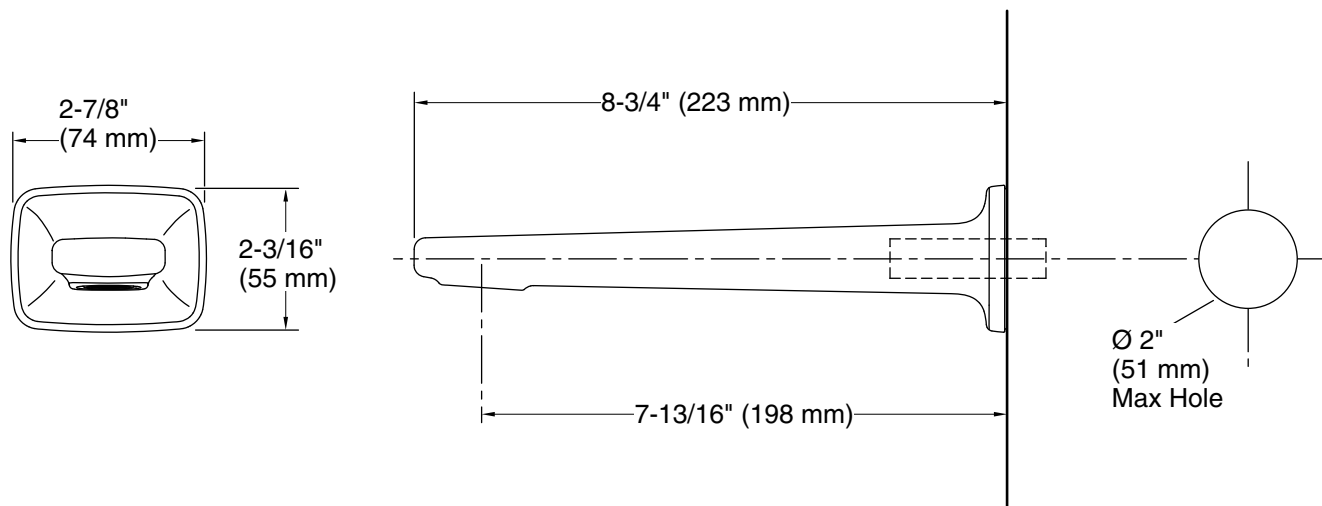

Technical Information

All product dimensions are nominal.

Faucet flow rate: 2.2 gal/min (8.3 l/min)

Spout:

Spout reach: 7-13/16" (198 mm)

Pressure/fixture Supply Requirements

Min flow rate: 1.2 gpm (4.5 lpm)

Notes

ADA compliant when installed to the specific requirements of these regulations.