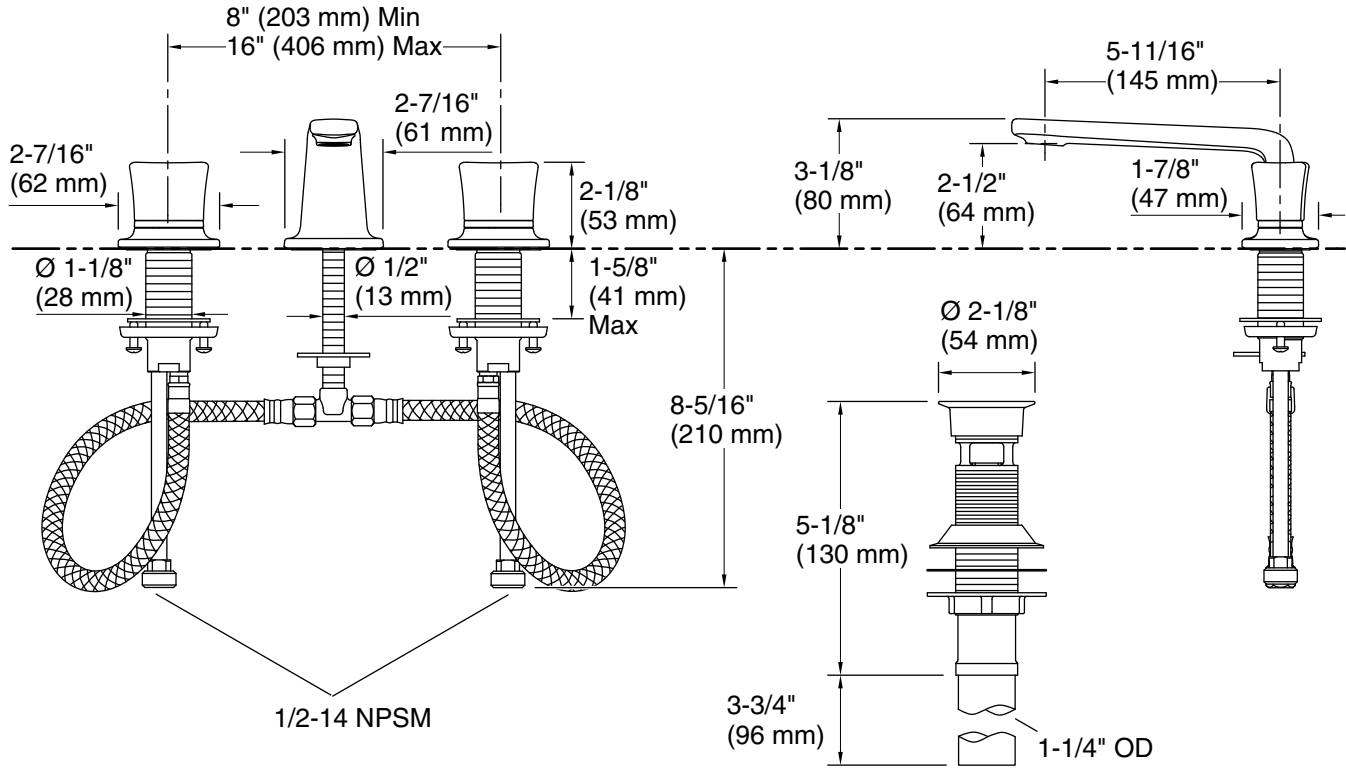

KALLISTA

Per Se® Decorative by KALLISTA
Sink faucet, low spout, Black Crystal knob handles
P24705-CB

Technical Information

All product dimensions are nominal.

Faucet flow rate: 1.2 gal/min (4.5 l/min)

Drain included: Yes

Drain with overflow: Yes

Spout:

Spout reach: 5-11/16" (145 mm)

Pressure/fixture Supply Requirements

Min flow rate: 1.2 gpm (4.5 lpm)

1-888-4-KALLISTA (1-888-452-5547)

Kallista reserves the right to make revisions without notice to product specifications.

For the most current Specification Sheet, go to www.kallista.com.

2-14-2026 19:46 - US/CA