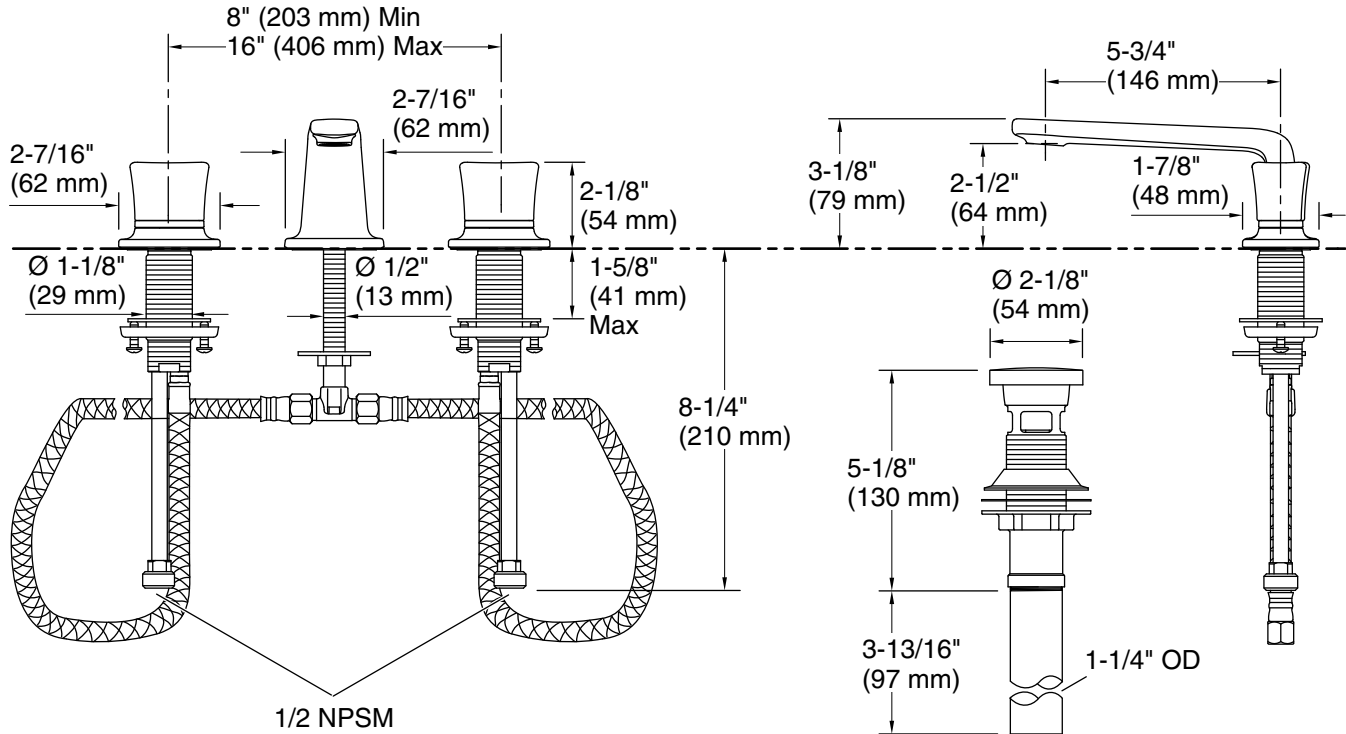

KALLISTA

Per Se® Decorative by KALLISTA
Sink faucet, low spout, gold flake crystal handles
P24705-GF

Technical Information

All product dimensions are nominal.

Faucet flow rate: 1.2 gal/min (4.5 l/min)

Drain included: Yes

Drain with overflow: Yes

Spout:

Spout reach: 5-11/16" (144 mm)

Pressure/fixture Supply Requirements

Min flow rate: 1.2 gpm (4.5 lpm)

1-888-4-KALLISTA (1-888-452-5547)

Kallista reserves the right to make revisions without notice to product specifications.