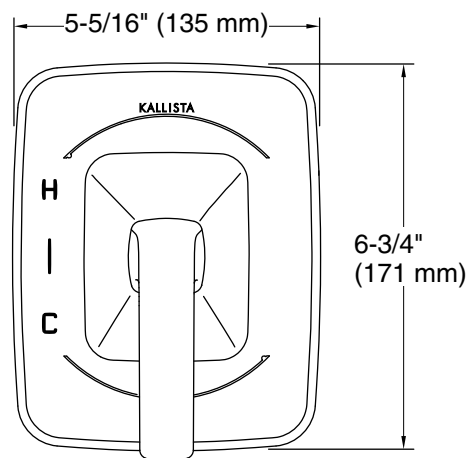

KALLISTA.

Per Se[®] by KALLISTA
Pressure Balance Trim, Lever Handle
P24715-LV

Technical Information

All product dimensions are nominal.

Notes

ADA, OBC, CSA B651 compliant when installed to the specific requirements of these regulations.