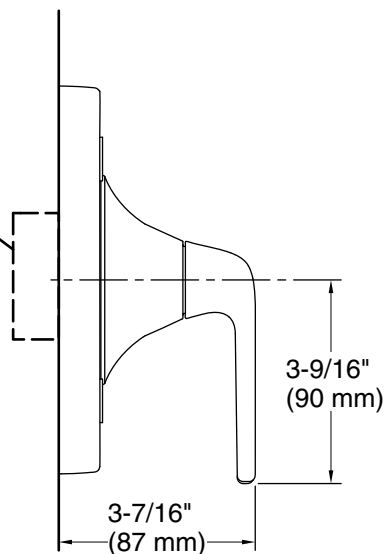

KALLISTA.

Per Se[®] by KALLISTA
Pressure Balance Trim, Lever Handle
P24715-LV

Technical Information

All product dimensions are nominal.

Notes

ADA, OBC, CSA B651 compliant when installed to the specific requirements of these regulations.