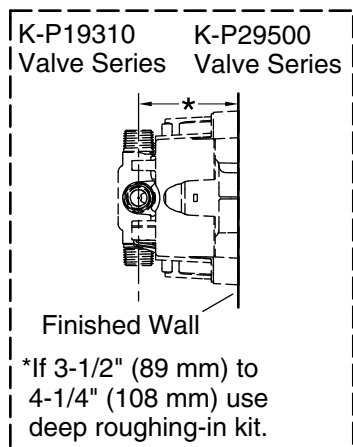

KALLISTA.

Per Se[®] by KALLISTA
Pressure Balance Trim, Lever Handle
P24715-LV

Technical Information

All product dimensions are nominal.

Notes

ADA, OBC, CSA B651 compliant when installed to the specific requirements of these regulations.