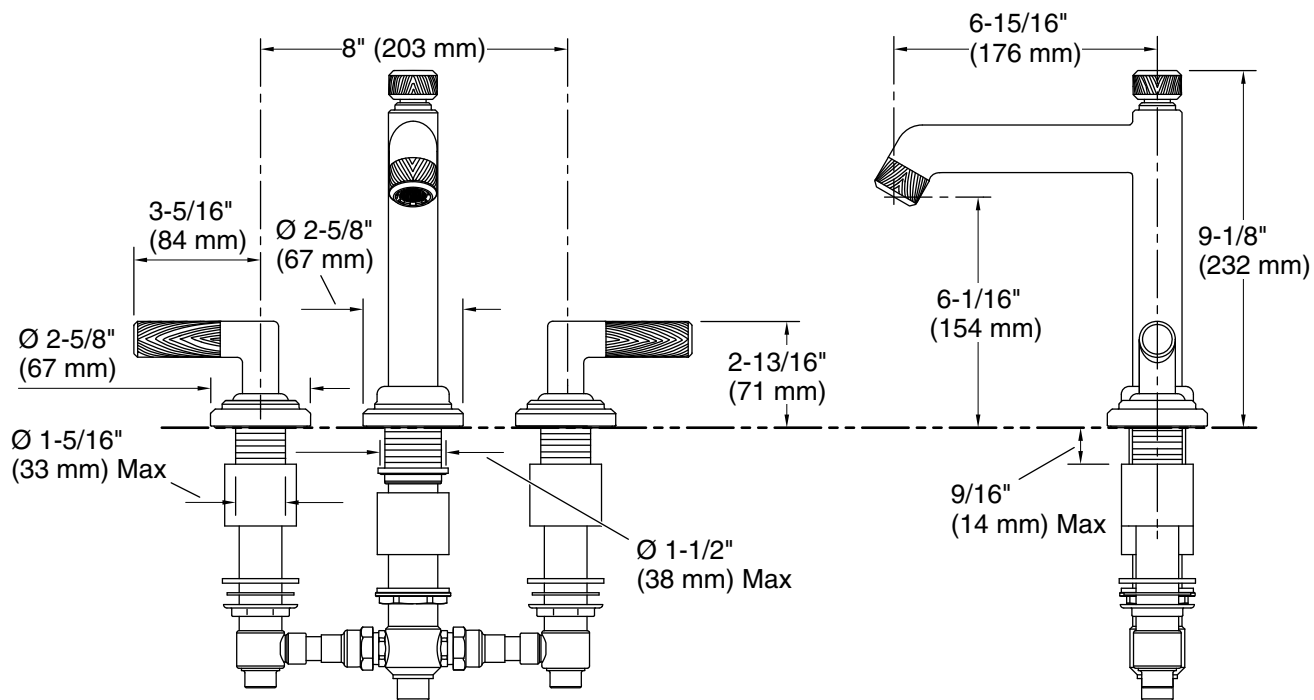

KALLISTA®

Pinna Paletta® by Laura Kirar Deck-Mount Bath Faucet With Diverter P24903-BAF

Features

- High-quality solid-brass construction for durability and reliability
- Widespread bath faucet for 8" (203 mm) - 26" (660 mm) centers
- Required rough-in sold separately (P19304-00-NA)
- Required handshower and handshower trim sold separately
- Spout reach is 6-15/16" (176 mm)

3-25-2025 00:48 - US/CA

KALLISTA®

Pinna Paletta® by Laura Kirar Deck-Mount Bath Faucet With Diverter P24903-BAF

Technical Information

All product dimensions are nominal.

Faucet flow rate: 10.75 gal/min (40.7 l/min)

Spout:

Spout reach: 6-15/16" (176 mm)

Notes

OBC, CSA B651 compliant when installed to the specific requirements of these regulations.