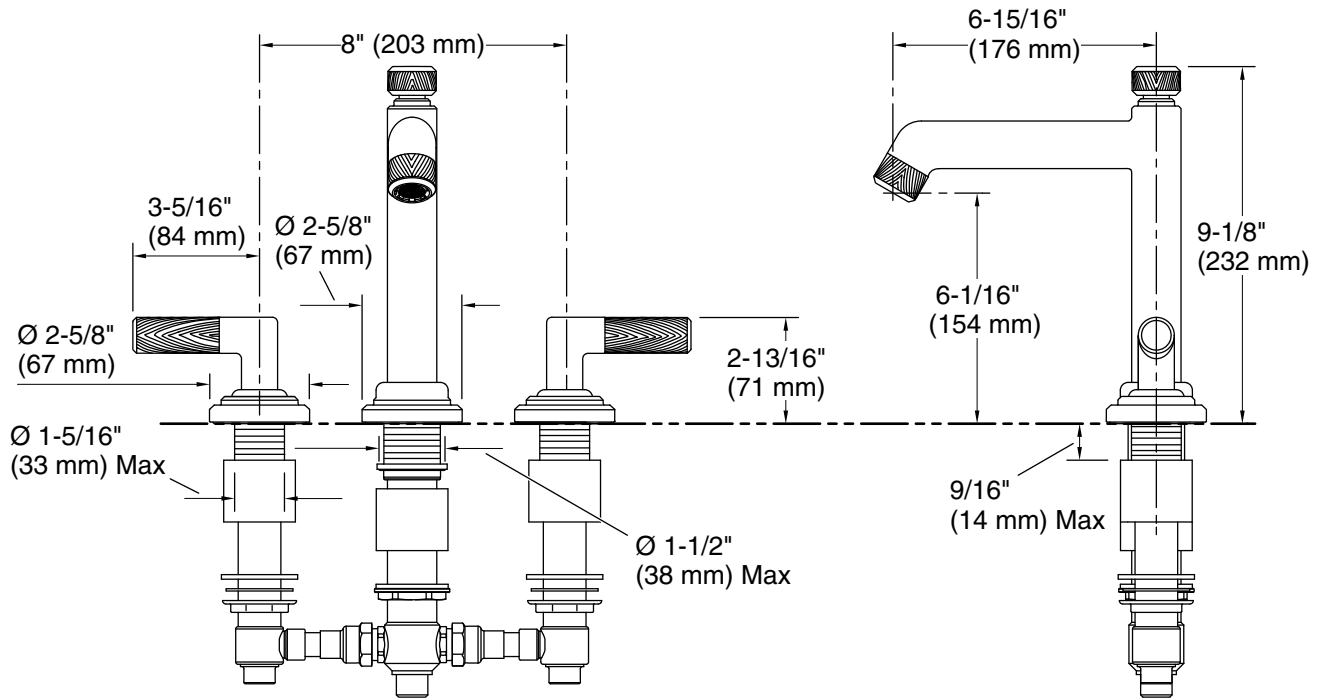

### Features

- High-quality solid-brass construction for durability and reliability
- Widespread bath faucet for 8" (203 mm) - 26" (660 mm) centers
- Required rough-in sold separately (P19304-00-NA)
- Required handshower and handshower trim sold separately
- Spout reach is 6-15/16" (176 mm)

### Technical Information

All product dimensions are nominal.

Faucet flow rate: 10.75 gal/min (40.7 l/min)

Drain included: No

Drain with  
overflow: No

Spout:

Spout reach: 6-15/16" (176 mm)