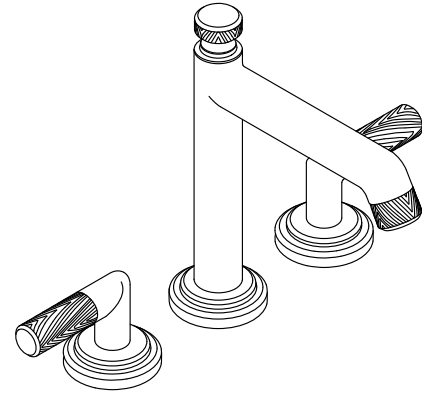

KALLISTA®

Pinna Paletta® by Laura Kirar Deck-Mount Bath Faucet With Diverter P24903-BNW

Features

- High-quality solid-brass construction for durability and reliability
- Widespread bath faucet for 8" (203 mm) - 26" (660 mm) centers
- Required rough-in sold separately (P19304-00-NA)
- Required handshower and handshower trim sold separately
- Spout reach is 6-15/16" (176 mm)

Required Products/Accessories

For deck-mount installation

P19304-00 Deck-Mount Bath Valve with Diverter

or

P25656-00 Handshower with Hose

or

P24174-00

Recommended Products/Accessories

P50047-00 Small Rectangular Bathtub

P21930-00 Contemporary Drain Trim Kit

P24931-SNW Towel Bar, 24"

P24900-SNW Sink Faucet, Tall Spout, Lever Handles

CSA B651

OBC

Codes/Standards

ASME A112.18.1/CSA B125.1