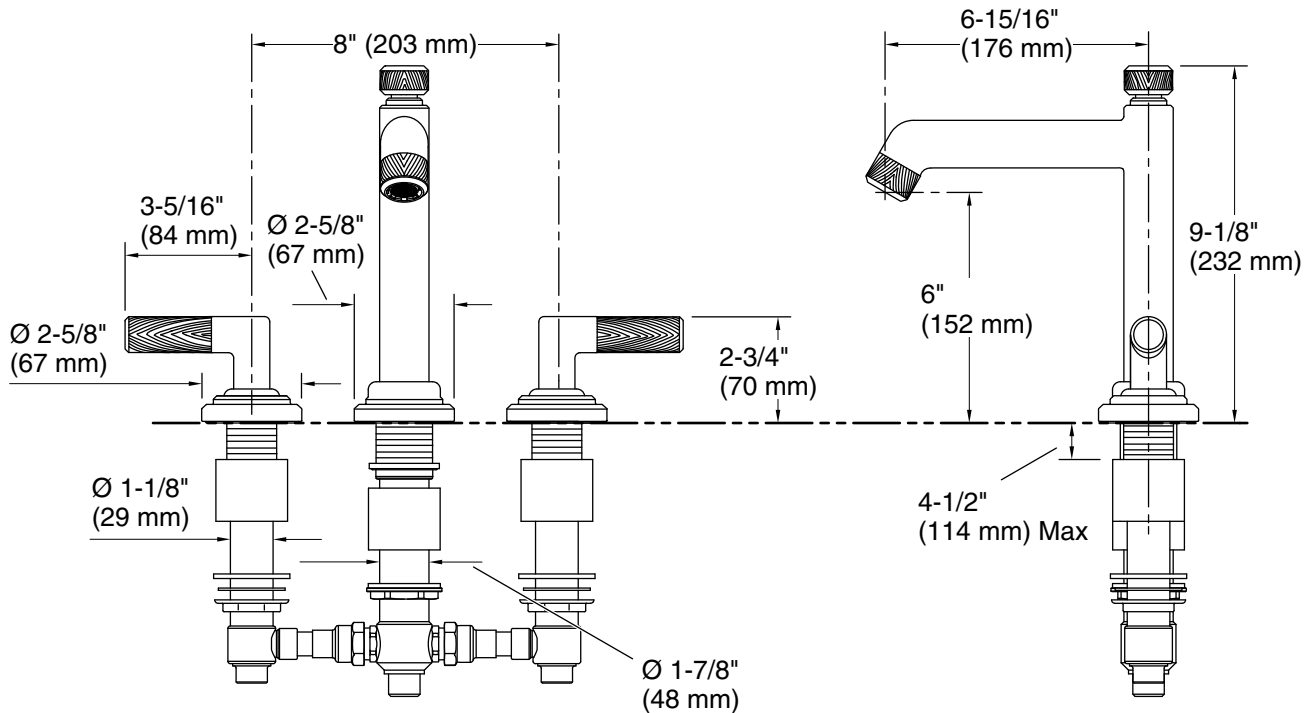

KALLISTA®

Pinna Paletta® by Laura Kirar Deck-Mount Bath Faucet With Diverter P24903-BNW

Features

- High-quality solid-brass construction for durability and reliability
- Widespread bath faucet for 8" (203 mm) - 26" (660 mm) centers
- Required rough-in sold separately (P19304-00-NA)
- Required handshower and handshower trim sold separately
- Spout reach is 6-15/16" (176 mm)

2-15-2025 21:47 - US/CA

KALLISTA

Pinna Paletta® by Laura Kirar Deck-Mount Bath Faucet With Diverter P24903-BNW

Technical Information

All product dimensions are nominal.

Faucet flow rate: 10.75 gal/min (40.7 l/min)

Drain included: No

Drain with overflow: No

Spout:

Spout reach: 6-15/16" (176 mm)

Notes

Install this product according to the installation instructions.

OBC, CSA B651 compliant when installed to the specific requirements of these regulations.