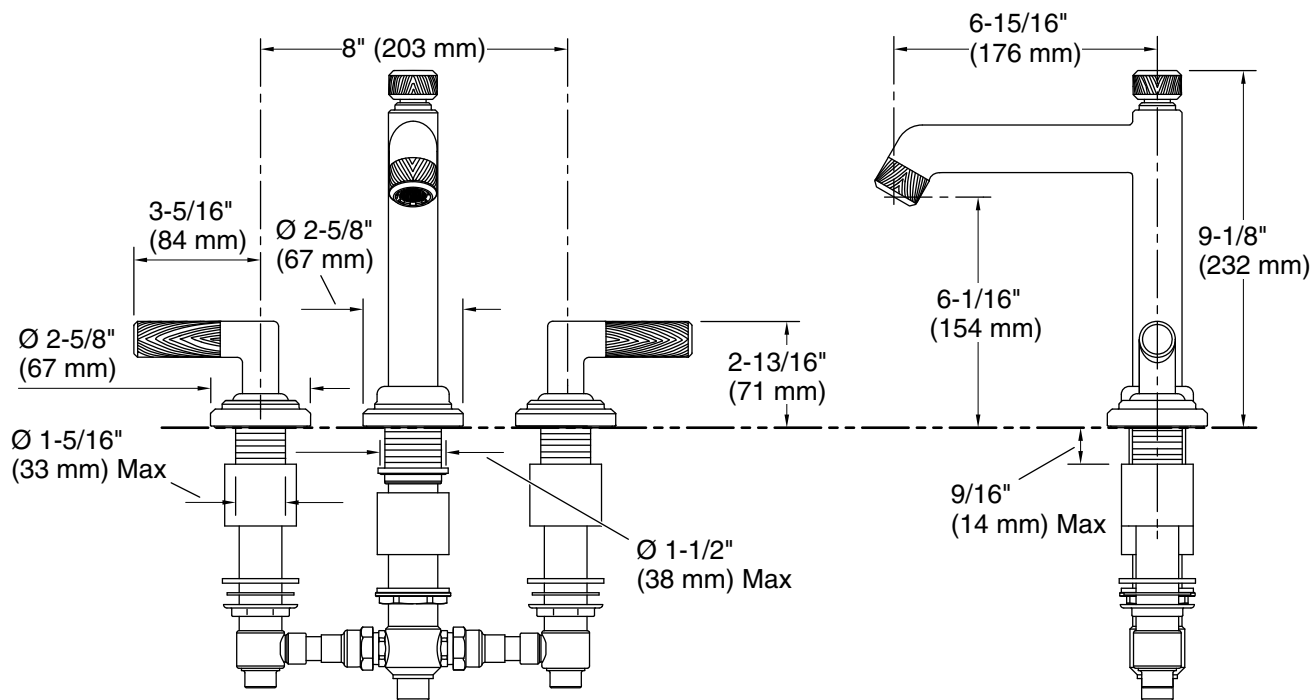

### Features

- High-quality solid-brass construction for durability and reliability
- Widespread bath faucet for 8" (203 mm) - 26" (660 mm) centers
- Required rough-in sold separately (P19304-00-NA)
- Required handshower and handshower trim sold separately
- Spout reach is 6-15/16" (176 mm)

### Technical Information

All product dimensions are nominal.

Faucet flow rate: 10.75 gal/min (40.7 l/min)

Spout:

Spout reach: 6-15/16" (176 mm)