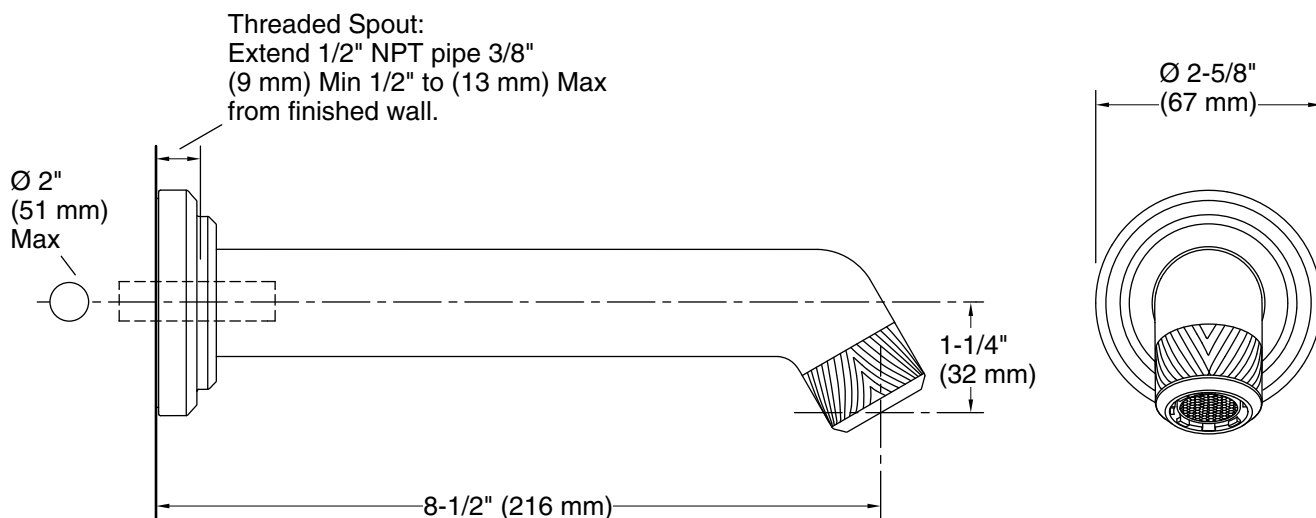

KALLISTA®

Pinna Paletta® by Laura Kirar Wall-Mount Bath Spout P24914-BAF

Features

- High-quality solid-brass construction for durability and reliability
- Spout reach is 8-1/8" (206 mm)

Recommended Products/Accessories

- P50045-00 Large Rectangular Bathtub
- P24915-SNW Pressure Balance Shower Trim, Lever Handle
- P24933-ULB Towel Bar, 18"
- P25656-00 Handshower with Hose

Codes/Standards

ASME A112.18.1/CSA B125.1

KALLISTA® Five-Year Limited Warranty

Technical Information

All product dimensions are nominal.

Faucet flow rate: 10.75 gal/min (40.7 l/min)

Drain included: No

Spout:

Spout reach: 8-5/16" (211 mm)