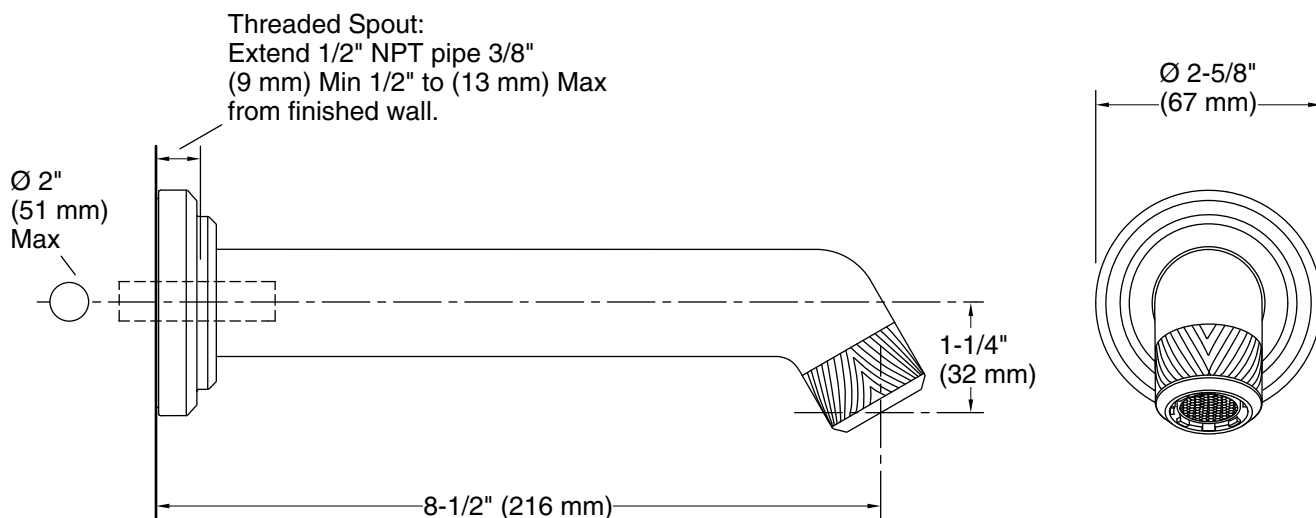

KALLISTA®

Pinna Paletta® by Laura Kirar
Wall-Mount Bath Spout
P24914-SNW

Technical Information

All product dimensions are nominal.

Faucet flow rate: 1.75 gal/min (6.6 l/min)

Spout:

Spout reach: 8-1/2" (215 mm)