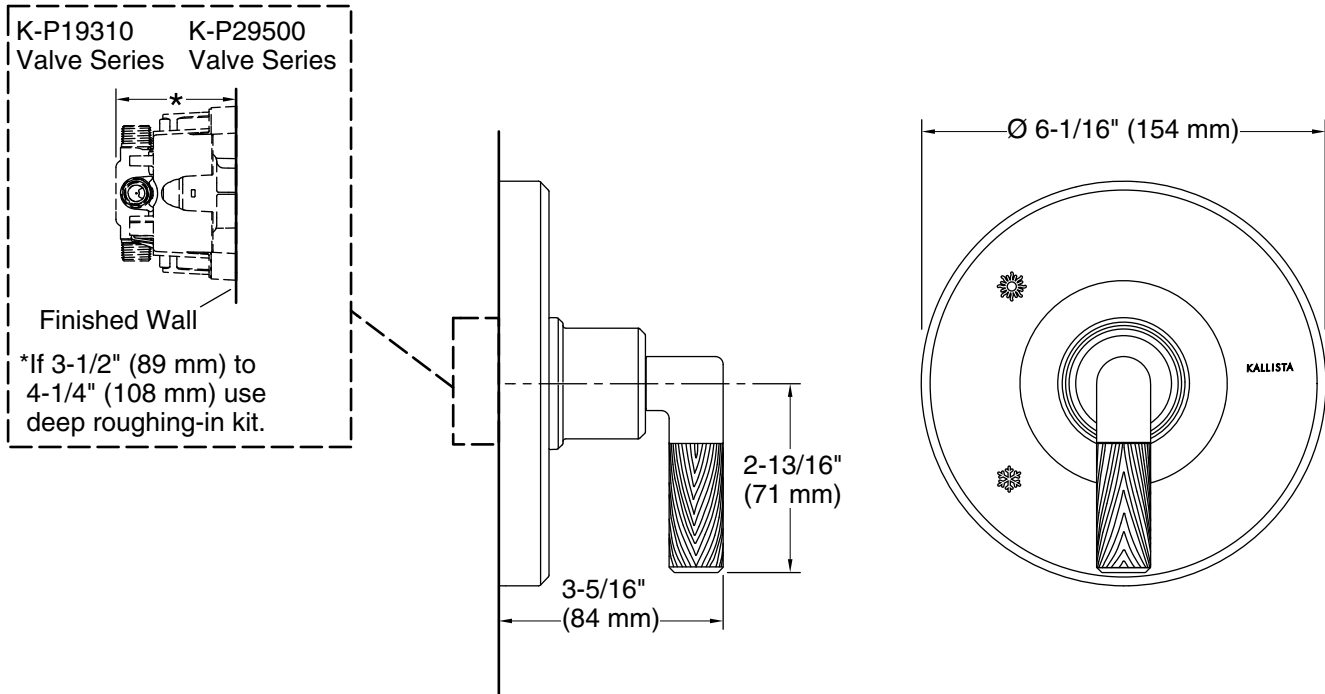

KALLISTA®

Pinna Paletta® by Laura Kirar Pressure Balance Shower Trim, Lever Handle P24915-BAF

Features

- High-quality solid-brass construction for durability and reliability
- Required rough-in sold separately
- Maintains water temperature within +/-3 degrees Fahrenheit
- Features a high-temperature-limit stop to help prevent scalding

3-10-2025 22:41 - US/CA

KALLISTA®

Pinna Paletta® by Laura Kirar Pressure Balance Shower Trim, Lever Handle P24915-BAF

Technical Information

All product dimensions are nominal.

Drain included: No

Notes

ADA, OBC, CSA B651 compliant when installed to the specific requirements of these regulations.