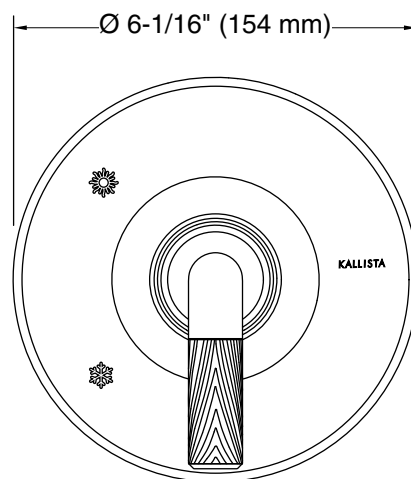

KALLISTA®

Pinna Paletta® by Laura Kirar Pressure Balance Shower Trim, Lever Handle P24915-BNW

Features

- High-quality solid-brass construction for durability and reliability
- Required rough-in sold separately
- Maintains water temperature within +/-3 degrees Fahrenheit
- Features a high-temperature-limit stop to help prevent scalding

P25656-00 Handshower with Hose

P21676-00 Air-Induction Rain Showerhead

P24923-BNW Volume Control Shower Trim, Lever Handle

P24922-BNW Thermostatic Shower Trim, Lever Handle

ADA

CSA B651

OBC

Codes/Standards

Color tiles intended for reference only.

Color Code Description

BN

Brushed Nickel

1-888-4-KALLISTA (1-888-452-5547)

Kallista reserves the right to make revisions without notice to product specifications.

For the most current Specification Sheet, go to www.kallista.com.

2-16-2025 19:47 - US/CA

KALLISTA®

Pinna Paletta® by Laura Kirar
Pressure Balance Shower Trim, Lever Handle
P24915-BNW

Technical Information

All product dimensions are nominal.

Drain included: No

Notes

Install this product according to the installation instructions.