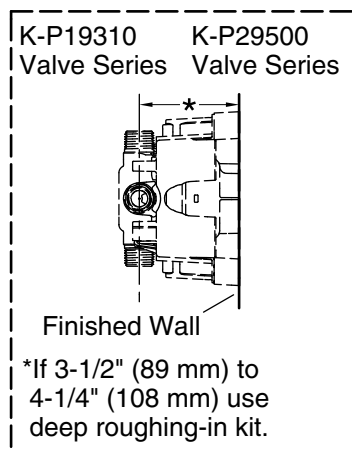

KALLISTA®

Pinna Paletta® by Laura Kirar Pressure Balance Shower Trim, Lever Handle P24915-BNW

Features

- High-quality solid-brass construction for durability and reliability
- Required rough-in sold separately
- Maintains water temperature within +/-3 degrees Fahrenheit
- Features a high-temperature-limit stop to help prevent scalding

2-16-2025 19:47 - US/CA

KALLISTA®

Pinna Paletta® by Laura Kirar
Pressure Balance Shower Trim, Lever Handle
P24915-BNW

Technical Information

All product dimensions are nominal.

Drain included: No

Notes

Install this product according to the installation instructions.