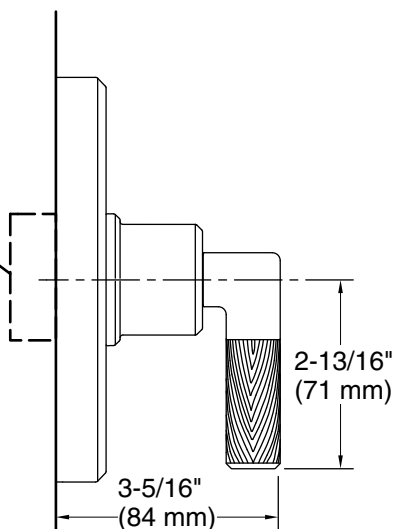

KALLISTA®

Pinna Paletta® by Laura Kirar Pressure Balance Shower Trim, Lever Handle P24915-BNW

Features

- High-quality solid-brass construction for durability and reliability
- Required rough-in sold separately
- Maintains water temperature within +/-3 degrees Fahrenheit
- Features a high-temperature-limit stop to help prevent scalding

Color tiles intended for reference only.

Color Code Description

BN

Brushed Nickel

1-888-4-KALLISTA (1-888-452-5547)

Kallista reserves the right to make revisions without notice to product specifications.

For the most current Specification Sheet, go to www.kallista.com.

2-16-2025 19:47 - US/CA

KALLISTA®

Pinna Paletta® by Laura Kirar
Pressure Balance Shower Trim, Lever Handle
P24915-BNW

Technical Information

All product dimensions are nominal.

Drain included: No

Notes

Install this product according to the installation instructions.