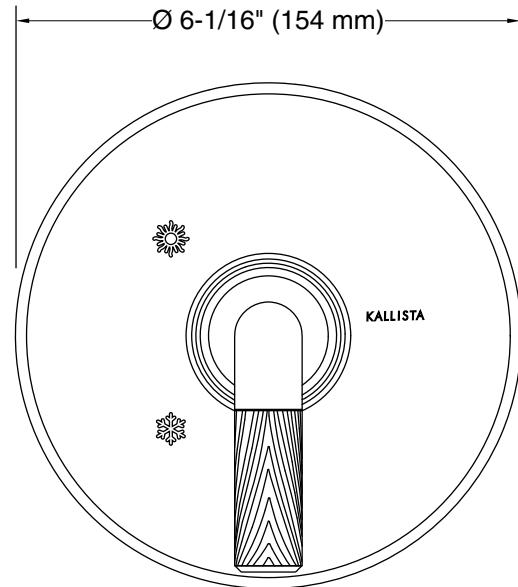

KALLISTA®

Pinna Paletta® by Laura Kirar Pressure Balance Shower Trim, Lever Handle P24915-SNW

Features

- High-quality solid-brass construction for durability and reliability
- Required rough-in sold separately
- Maintains water temperature within +/-3 degrees Fahrenheit
- Features a high-temperature-limit stop to help prevent scalding

Recommended Products/Accessories

P24923-SNW Volume Control Shower Trim, Lever Handle

P25656-00 Handshower with Hose

P21676-00 Air-Induction Rain Showerhead

P24922-SNW Thermostatic Shower Trim, Lever Handle

SN

Polished Nickel

KALLISTA®

Pinna Paletta® by Laura Kirar
Pressure Balance Shower Trim, Lever Handle
P24915-SNW

Technical Information

All product dimensions are nominal.

Drain included: No

Notes