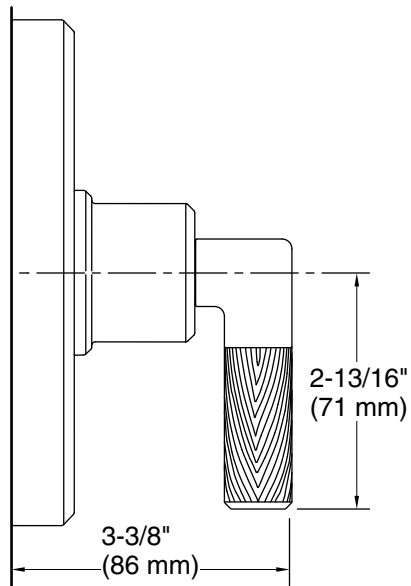

KALLISTA®

Pinna Paletta® by Laura Kirar Pressure Balance Shower Trim, Lever Handle P24915-SNW

Features

- High-quality solid-brass construction for durability and reliability
- Required rough-in sold separately
- Maintains water temperature within +/-3 degrees Fahrenheit
- Features a high-temperature-limit stop to help prevent scalding

SN

Polished Nickel

KALLISTA®

Pinna Paletta® by Laura Kirar
Pressure Balance Shower Trim, Lever Handle
P24915-SNW

Technical Information

All product dimensions are nominal.

Drain included: No

Notes