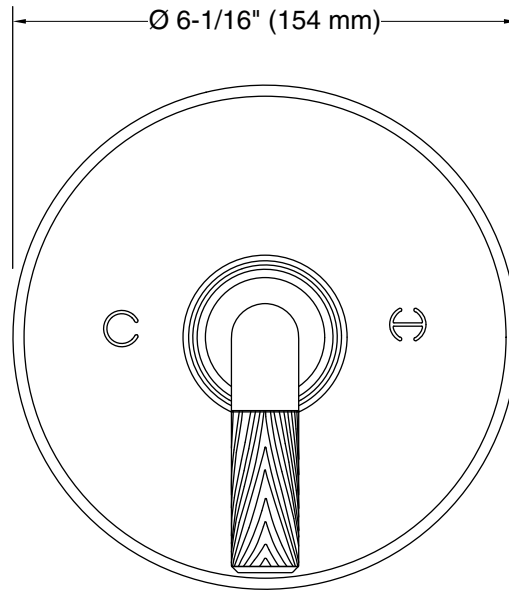

KALLISTA®

Pinna Paletta® by Laura Kirar
Thermostatic Shower Trim, Lever Handle
P24922-BAF

Technical Information

All product dimensions are nominal.

Drain included: No

Notes

ADA, OBC, CSA B651 compliant when installed to the specific requirements of these regulations.