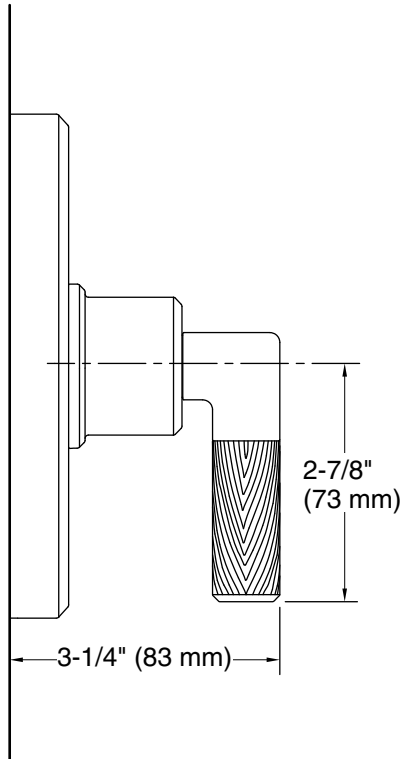

KALLISTA®

Pinna Paletta® by Laura Kirar
Thermostatic Shower Trim, Lever Handle
P24922-BAF

Technical Information

All product dimensions are nominal.

Drain included: No

Notes

ADA, OBC, CSA B651 compliant when installed to the specific requirements of these regulations.