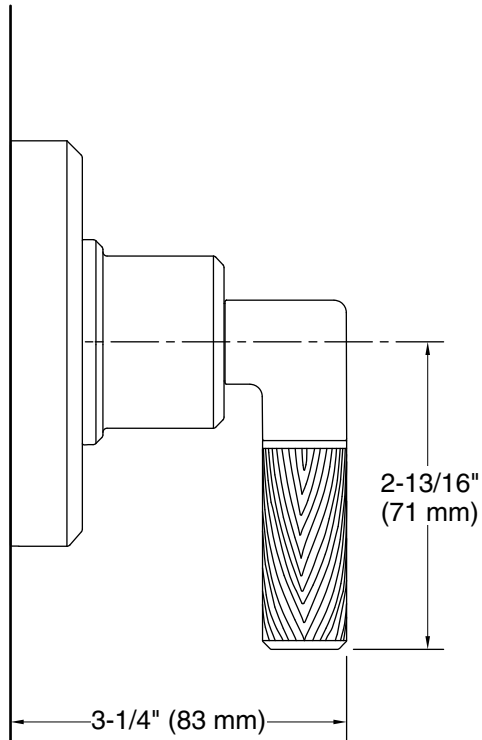

KALLISTA®

Pinna Paletta® by Laura Kirar Volume Control Shower Trim, Lever Handle P24923-BAF

Features

- High-quality solid-brass construction for durability and reliability
- Required rough-in sold separately
- Offers a customizable shower experience

Required Products/Accessories

P29527-00 1/2" Volume Control Rough-In Assembly
or
P29528-00 3/4" Volume Control Rough-In Assembly

Adapters, Rough-in and Extension Kits

P29527-00 Range: 2-3/8" (61 mm) -
3-1/16" (77 mm)
P29528-00 Range: 2-3/8" (61 mm) -
3-1/16" (77 mm)

Recommended Products/Accessories

P24922-SNW Thermostatic Shower Trim, Lever Handle
P24924-SNW Transfer Shower Trim, Lever Handle
P24931-SNW Towel Bar, 24"
P21676-00 Air-Induction Rain Showerhead

ADA

CSA B651

Color	Code	Description
-------	------	-------------

BAF	Brushed French Gold
-----	---------------------

KALLISTA®

Pinna Paletta® by Laura Kirar
Volume Control Shower Trim, Lever Handle
P24923-BAF

Technical Information