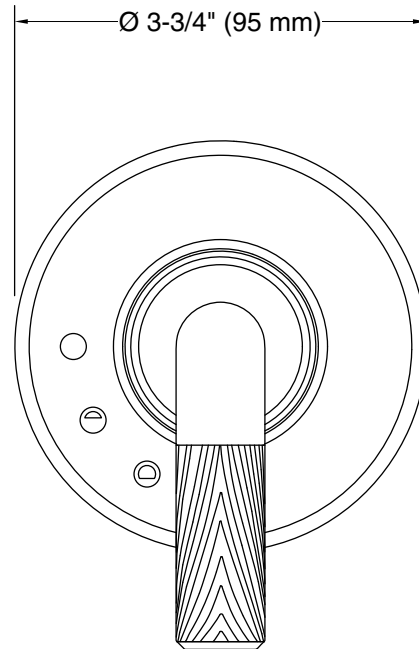

KALLISTA®

Pinna Paletta® by Laura Kirar Volume Control Shower Trim, Lever Handle P24923-BAF

Features

- High-quality solid-brass construction for durability and reliability
- Required rough-in sold separately
- Offers a customizable shower experience

Required Products/Accessories

P29527-00 1/2" Volume Control Rough-In Assembly
or
P29528-00 3/4" Volume Control Rough-In Assembly

Adapters, Rough-in and Extension Kits

P29527-00 Range: 2-3/8" (61 mm) -
3-1/16" (77 mm)
P29528-00 Range: 2-3/8" (61 mm) -
3-1/16" (77 mm)

Recommended Products/Accessories

P24922-SNW Thermostatic Shower Trim, Lever Handle
P24924-SNW Transfer Shower Trim, Lever Handle
P24931-SNW Towel Bar, 24"
P21676-00 Air-Induction Rain Showerhead

ADA

CSA B651

Color	Code	Description
-------	------	-------------

BAF	Brushed French Gold
-----	---------------------

KALLISTA®

Pinna Paletta® by Laura Kirar
Volume Control Shower Trim, Lever Handle
P24923-BAF

Technical Information