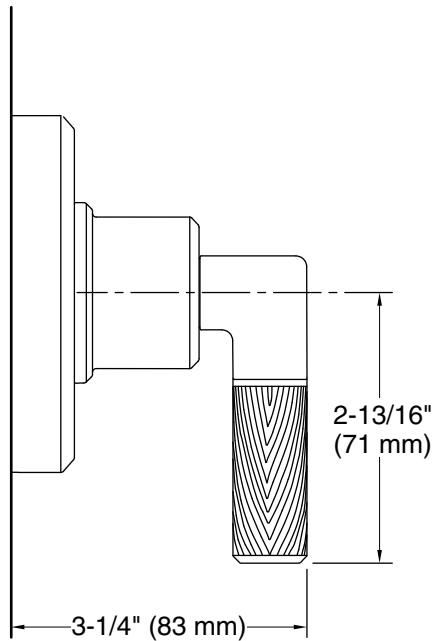

P24924-BNW Transfer Shower Trim, Lever Handle

P24931-BNW Towel Bar, 24"

P21676-00 Air-Induction Rain Showerhead

ADA

CSA B651

OBC

Codes/Standards

ASME A112.18.1/CSA B125.1

Color	Code	Description
-------	------	-------------

BN

Brushed Nickel

KALLISTA®

Pinna Paletta® by Laura Kirar
Volume Control Shower Trim, Lever Handle
P24923-BNW

Technical Information

All product dimensions are nominal.