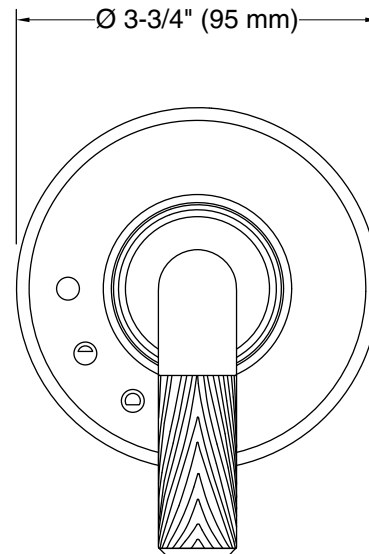

KALLISTA®

Pinna Paletta® by Laura Kirar Volume Control Shower Trim, Lever Handle P24923-BNW

Features

- High-quality solid-brass construction for durability and reliability
- Required rough-in sold separately
- Offers a customizable shower experience

P24924-BNW Transfer Shower Trim, Lever Handle

P24931-BNW Towel Bar, 24"

P21676-00 Air-Induction Rain Showerhead

ADA

CSA B651

OBC

Codes/Standards

ASME A112.18.1/CSA B125.1

Color	Code	Description
-------	------	-------------

BN

Brushed Nickel

KALLISTA®

Pinna Paletta® by Laura Kirar
Volume Control Shower Trim, Lever Handle
P24923-BNW

Technical Information

All product dimensions are nominal.