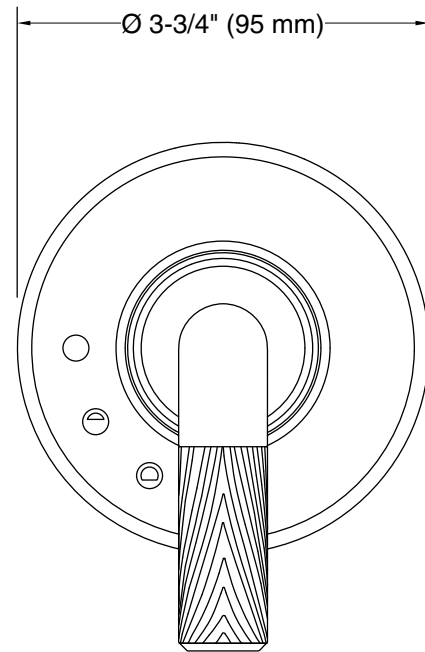

KALLISTA®

Pinna Paletta® by Laura Kirar Volume Control Shower Trim, Lever Handle P24923-SNW

Features

- High-quality solid-brass construction for durability and reliability
- Required rough-in sold separately
- Offers a customizable shower experience

P24924-SNW Transfer Shower Trim, Lever Handle

P24931-SNW Towel Bar, 24"

P21676-00 Air-Induction Rain Showerhead

ADA

CSA B651

OBC

Codes/Standards

ASME A112.18.1/CSA B125.1

Color	Code	Description
-------	------	-------------

	SN	Polished Nickel
---	----	-----------------

KALLISTA®

Pinna Paletta® by Laura Kirar
Volume Control Shower Trim, Lever Handle
P24923-SNW

Technical Information