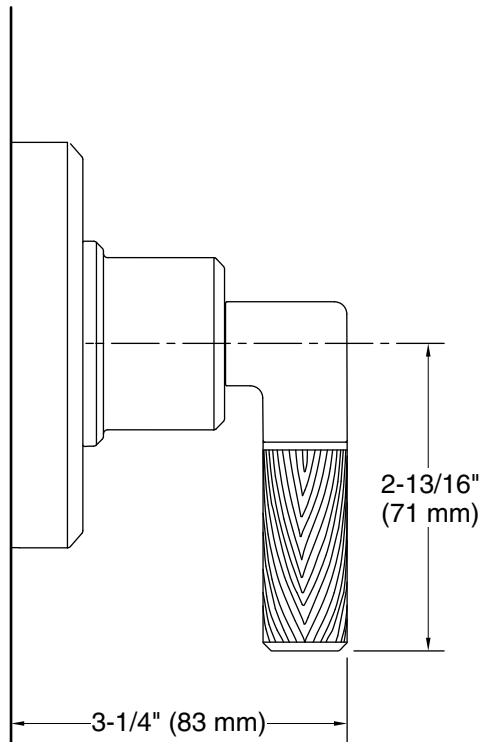

KALLISTA®

Pinna Paletta® by Laura Kirar Volume Control Shower Trim, Lever Handle P24923-SNW

Features

- High-quality solid-brass construction for durability and reliability
- Required rough-in sold separately
- Offers a customizable shower experience

Required Products/Accessories

P29527-00 1/2" Volume Control Rough-In Assembly

or

P29528-00 3/4" Volume Control Rough-In Assembly

Recommended Products/Accessories

P24922-SNW Thermostatic Shower Trim, Lever Handle

P24924-SNW Transfer Shower Trim, Lever Handle

P24931-SNW Towel Bar, 24"

P21676-00 Air-Induction Rain Showerhead

ADA

CSA B651

OBC

Codes/Standards

ASME A112.18.1/CSA B125.1

Color	Code	Description
-------	------	-------------

	SN	Polished Nickel
---	----	-----------------

KALLISTA®

Pinna Paletta® by Laura Kirar
Volume Control Shower Trim, Lever Handle
P24923-SNW

Technical Information