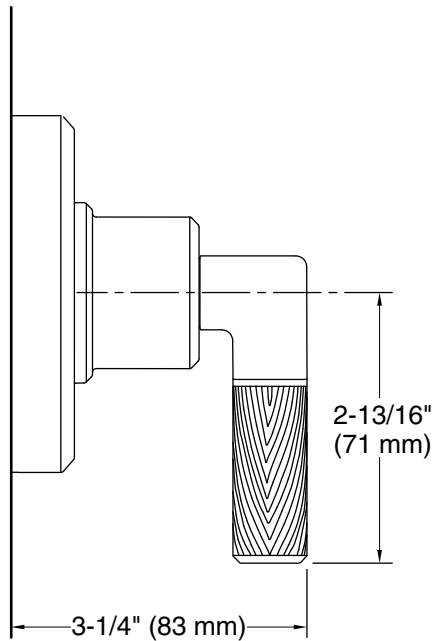

ULB Unlacquered Brass

1-888-4-KALLISTA (1-888-452-5547)

Kallista reserves the right to make revisions without notice to product specifications.

For the most current Specification Sheet, go to www.kallista.com.

1-26-2026 20:54 - US/CA

KALLISTA®

Pinna Paletta® by Laura Kirar
Volume Control Shower Trim, Lever Handle
P24923-ULB

Technical Information

All product dimensions are nominal.

Notes

ADA, OBC, CSA B651 compliant when installed to the specific requirements of these regulations.