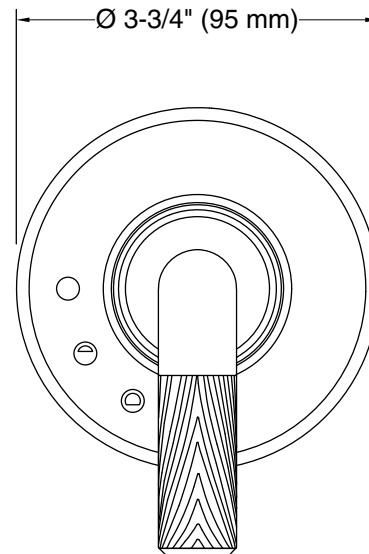

KALLISTA®

Pinna Paletta® by Laura Kirar Volume Control Shower Trim, Lever Handle P24923-ULB

Features

- High-quality solid-brass construction for durability and reliability
- Required rough-in sold separately
- Offers a customizable shower experience
- Unlacquered Brass (ULB) available in North America and the United Kingdom only

ULB Unlacquered Brass

1-888-4-KALLISTA (1-888-452-5547)

Kallista reserves the right to make revisions without notice to product specifications.

For the most current Specification Sheet, go to www.kallista.com.

1-26-2026 20:54 - US/CA

KALLISTA®

Pinna Paletta® by Laura Kirar
Volume Control Shower Trim, Lever Handle
P24923-ULB

Technical Information

All product dimensions are nominal.

Notes

ADA, OBC, CSA B651 compliant when installed to the specific requirements of these regulations.