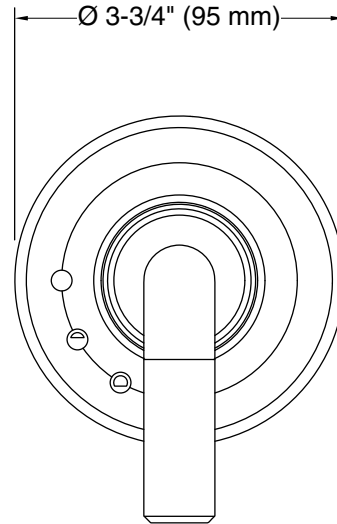

KALLISTA.

Pure Paletta® by Laura Kirar
Volume Control Trim, Lever Handle
P24926-LV

Technical Information
All product dimensions are nominal.

Notes
ADA, OBC, CSA B651 compliant when installed to the specific requirements of these regulations.