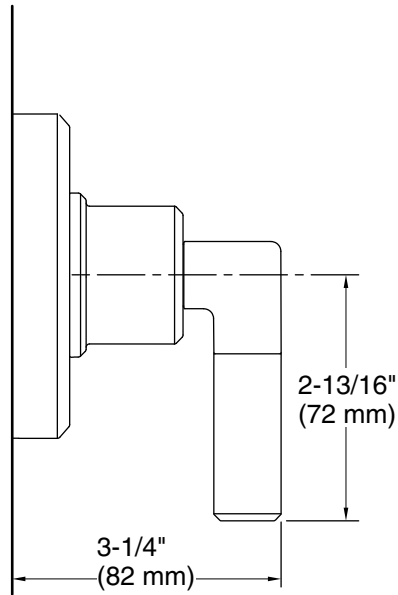

KALLISTA.

Pure Paletta® by Laura Kirar
Volume Control Trim, Lever Handle
P24926-LV

Technical Information
All product dimensions are nominal.

Notes
ADA, OBC, CSA B651 compliant when installed to the specific requirements of these regulations.