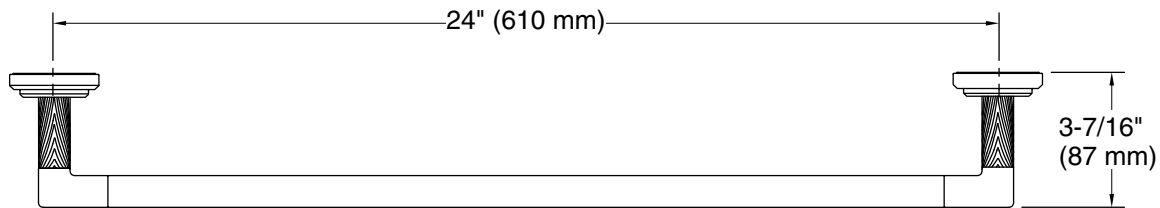

KALLISTA®

Pinna Paletta® by Laura Kirar
Towel Bar, 24"
P24931-BAF

Technical Information

All product dimensions are nominal.

Material: Brass

1-888-4-KALLISTA (1-888-452-5547)

Kallista reserves the right to make revisions without notice to product specifications.