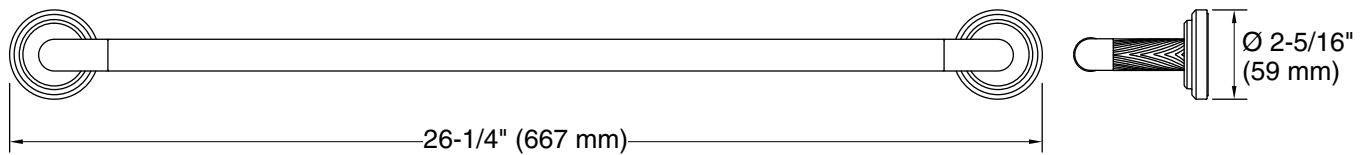

KALLISTA®

Pinna Paletta® by Laura Kirar
Towel Bar, 24"
P24931-BAF

Technical Information

All product dimensions are nominal.

Material: Brass

1-888-4-KALLISTA (1-888-452-5547)

Kallista reserves the right to make revisions without notice to product specifications.