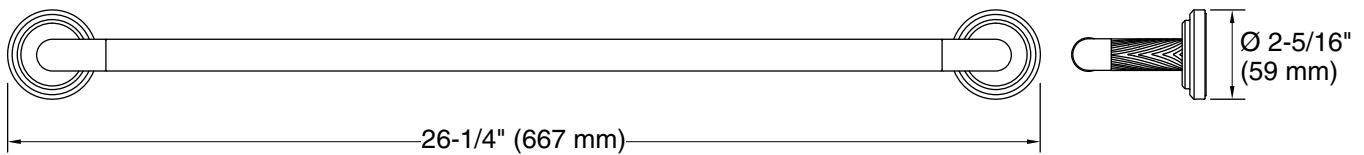

KALLISTA

Pinna Paletta® by KALLISTA
Towel Bar, 24"
P24931-BNW

Technical Information

All product dimensions are nominal.

Material: Brass

Notes

Install this product according to the installation instructions.