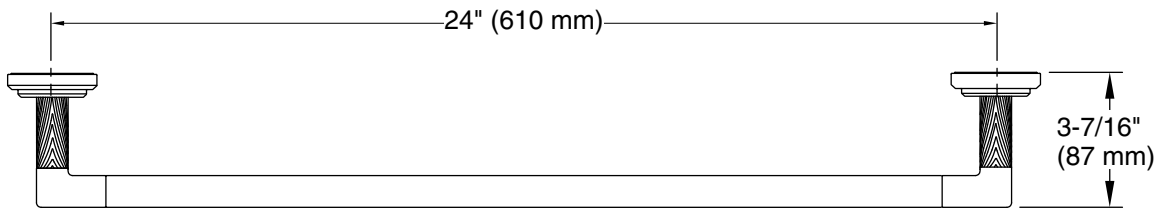

KALLISTA

Pinna Paletta® by KALLISTA
Towel Bar, 24"
P24931-BNW

Technical Information

All product dimensions are nominal.

Material: Brass

Notes

Install this product according to the installation instructions.