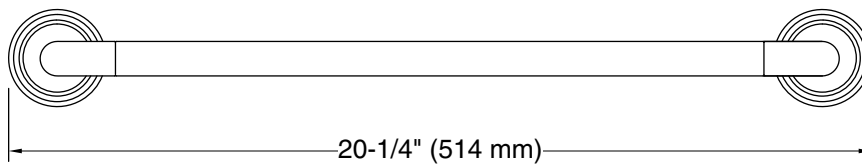

KALLISTA®

Pinna Paletta® by Laura Kirar
Towel Bar, 18"
P24933-BAF

Features

- High-quality solid-brass construction for durability and reliability
- 12" towel bar available for projects

Installation

- Includes hex wrench for installation

KALLISTA

Pinna Paletta® by Laura Kirar
Towel Bar, 18"
P24933-BAF

Technical Information

All product dimensions are nominal.

Material: Brass