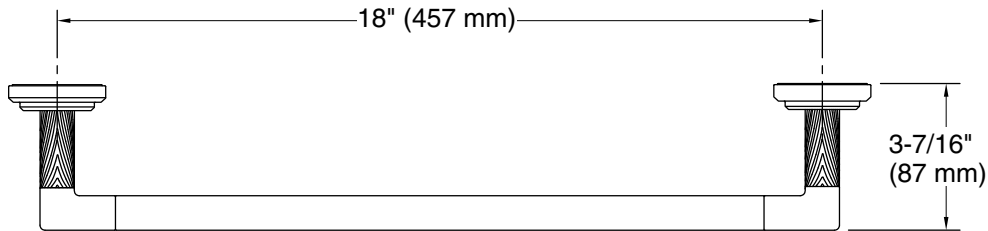

KALLISTA

Pinna Paletta® by Laura Kirar
Towel Bar, 18"
P24933-BAF

Technical Information

All product dimensions are nominal.

Material: Brass