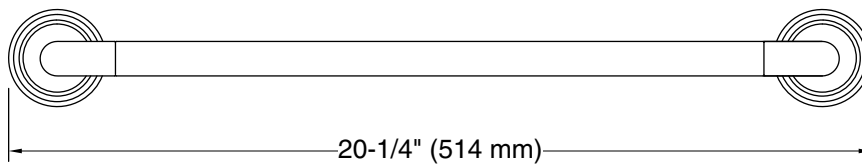

KALLISTA®

Pinna Paletta® by Laura Kirar
Towel Bar, 18"
P24933-BNW

Features

- High-quality solid-brass construction for durability and reliability
- 12" towel bar available for projects

Installation

- Includes hex wrench for installation

See website for detailed warranty information.

Available Colors/Finishes

Color tiles intended for reference only.

Color	Code	Description
-------	------	-------------

	BN	Brushed Nickel
---	----	----------------

KALLISTA®

Pinna Paletta® by Laura Kirar
Towel Bar, 18"
P24933-BNW

Technical Information

All product dimensions are nominal.

Material: Brass

Notes

Install this product according to the installation instructions.