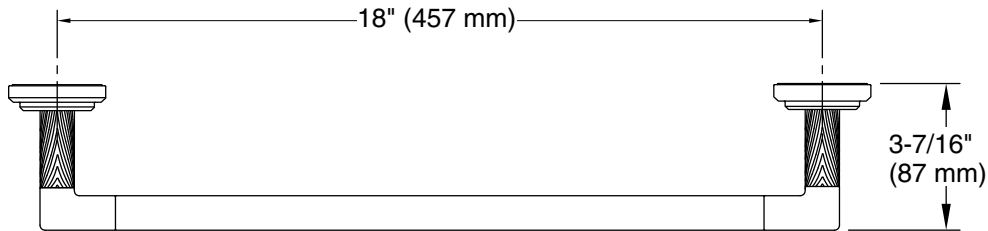

KALLISTA®

Pinna Paletta® by Laura Kirar
Towel Bar, 18"
P24933-BNW

Technical Information

All product dimensions are nominal.

Material: Brass

Notes

Install this product according to the installation instructions.