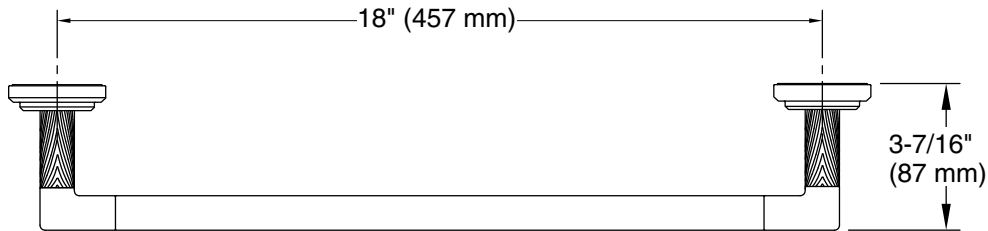

KALLISTA®

Pinna Paletta® by Laura Kirar
Towel Bar, 18"
P24933-SNW

Technical Information

All product dimensions are nominal.

Material: Brass

1-888-4-KALLISTA (1-888-452-5547)

Kallista reserves the right to make revisions without notice to product specifications.