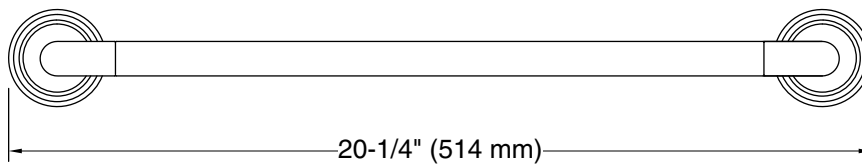

KALLISTA®

Pinna Paletta® by Laura Kirar
Towel Bar, 18"
P24933-SNW

Features

- High-quality solid-brass construction for durability and reliability
- 12" towel bar available for projects

Installation

- Includes hex wrench for installation

See website for detailed warranty information.

Available Colors/Finishes

Color tiles intended for reference only.

Color	Code	Description
-------	------	-------------

	SN	Polished Nickel
---	----	-----------------

KALLISTA®

Pinna Paletta® by Laura Kirar
Towel Bar, 18"
P24933-SNW

Technical Information

All product dimensions are nominal.

Material: Brass

1-888-4-KALLISTA (1-888-452-5547)

Kallista reserves the right to make revisions without notice to product specifications.